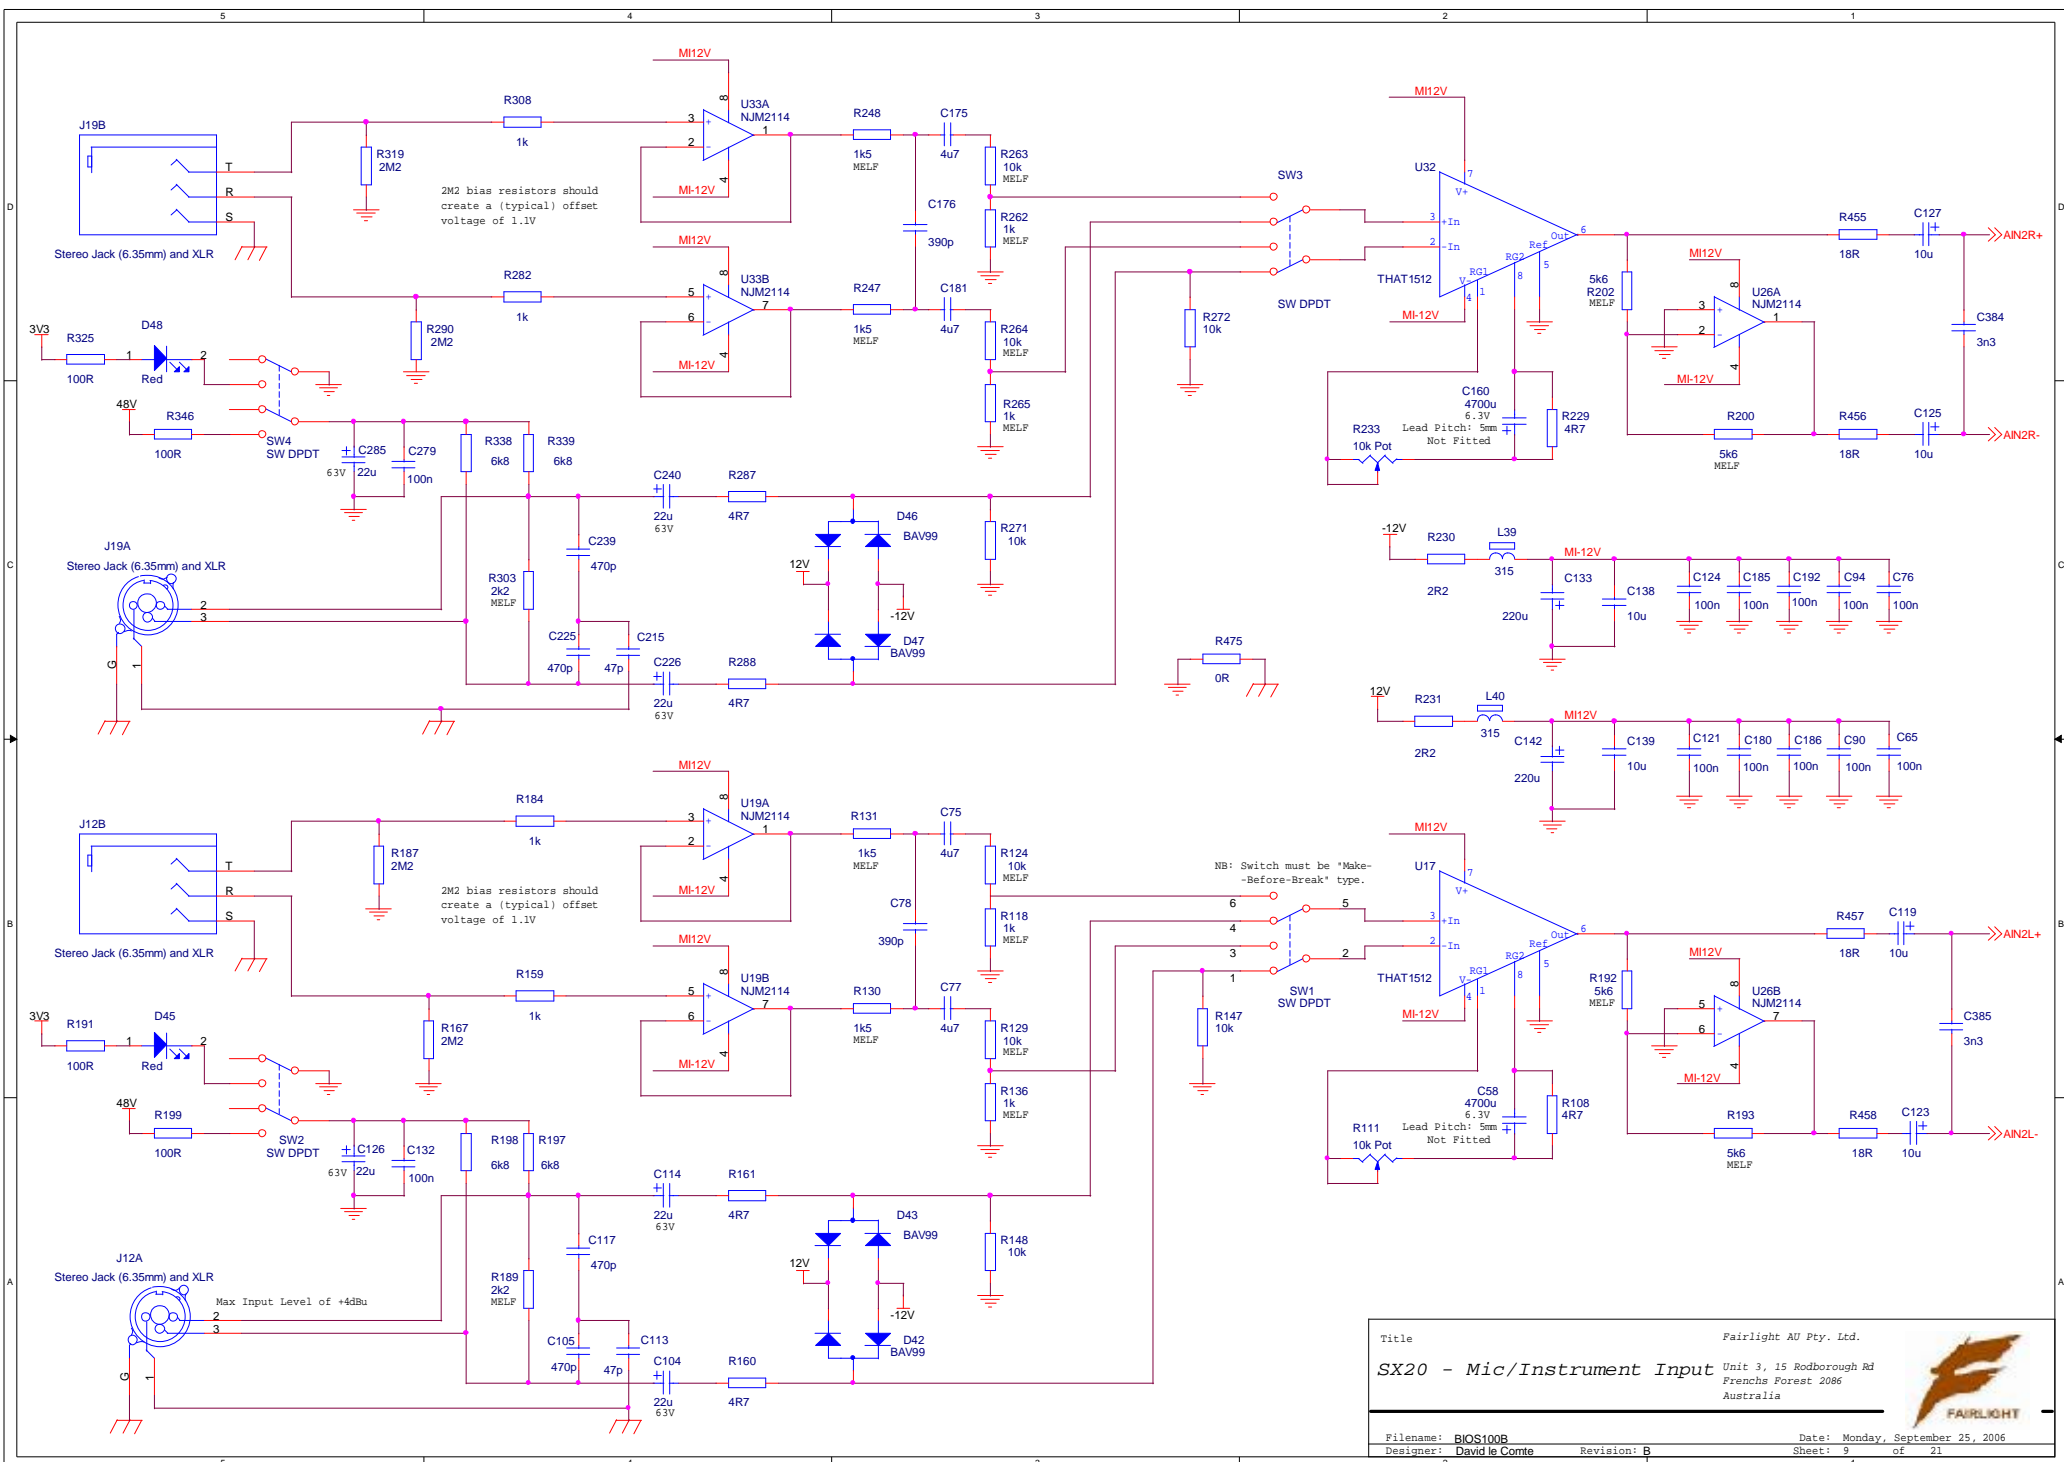

Title		Fairlight AU Pty. Ltd.
SX20 - Line Input		Unit 3, 15 Rodborough Rd Frenchs Forest 2086 Australia
Filename: BIOS100B	Date: Monday, September 25, 2006	
Designer: David le Comte	Revision: B	

Title		Fairlight AU Pty. Ltd.	
SX20 - Analogue Output 1		Unit 3, 15 Rodborough Rd Frenchs Forest 2086 Australia	
Filename: BIOS100B	Revision: B	Date: Tuesday, September 12, 2006	
Designer: David le Comte		Sheet: 11 of 21	

Title		Fairlight AU Pty. Ltd.	
SX20 - Analogue Output 2		Unit 3, 15 Rodborough Rd Frenchs Forest 2086 Australia	
Filename: BIOS100B	Date: Tuesday, September 12, 2006		
Designer: David le Comte	Revision: B		

Title		Fairlight AU Pty. Ltd.	
SX20 - Analogue Output 3		Unit 3, 15 Rodborough Rd Frenchs Forest 2086 Australia	
Filename: BIOS100B	Revision: B	Date: Tuesday, September 12, 2006	
Designer: David le Comte		Sheet: 13 of 21	

Title		Fairlight AU Pty. Ltd.	
SX20 - Analogue Output 4		Unit 3, 15 Rodborough Rd Frenchs Forest 2086 Australia	
Filename: BIOS100B	Revision: B	Date: Tuesday, September 12, 2006	
Designer: David le Comte		Sheet: 14	of 21