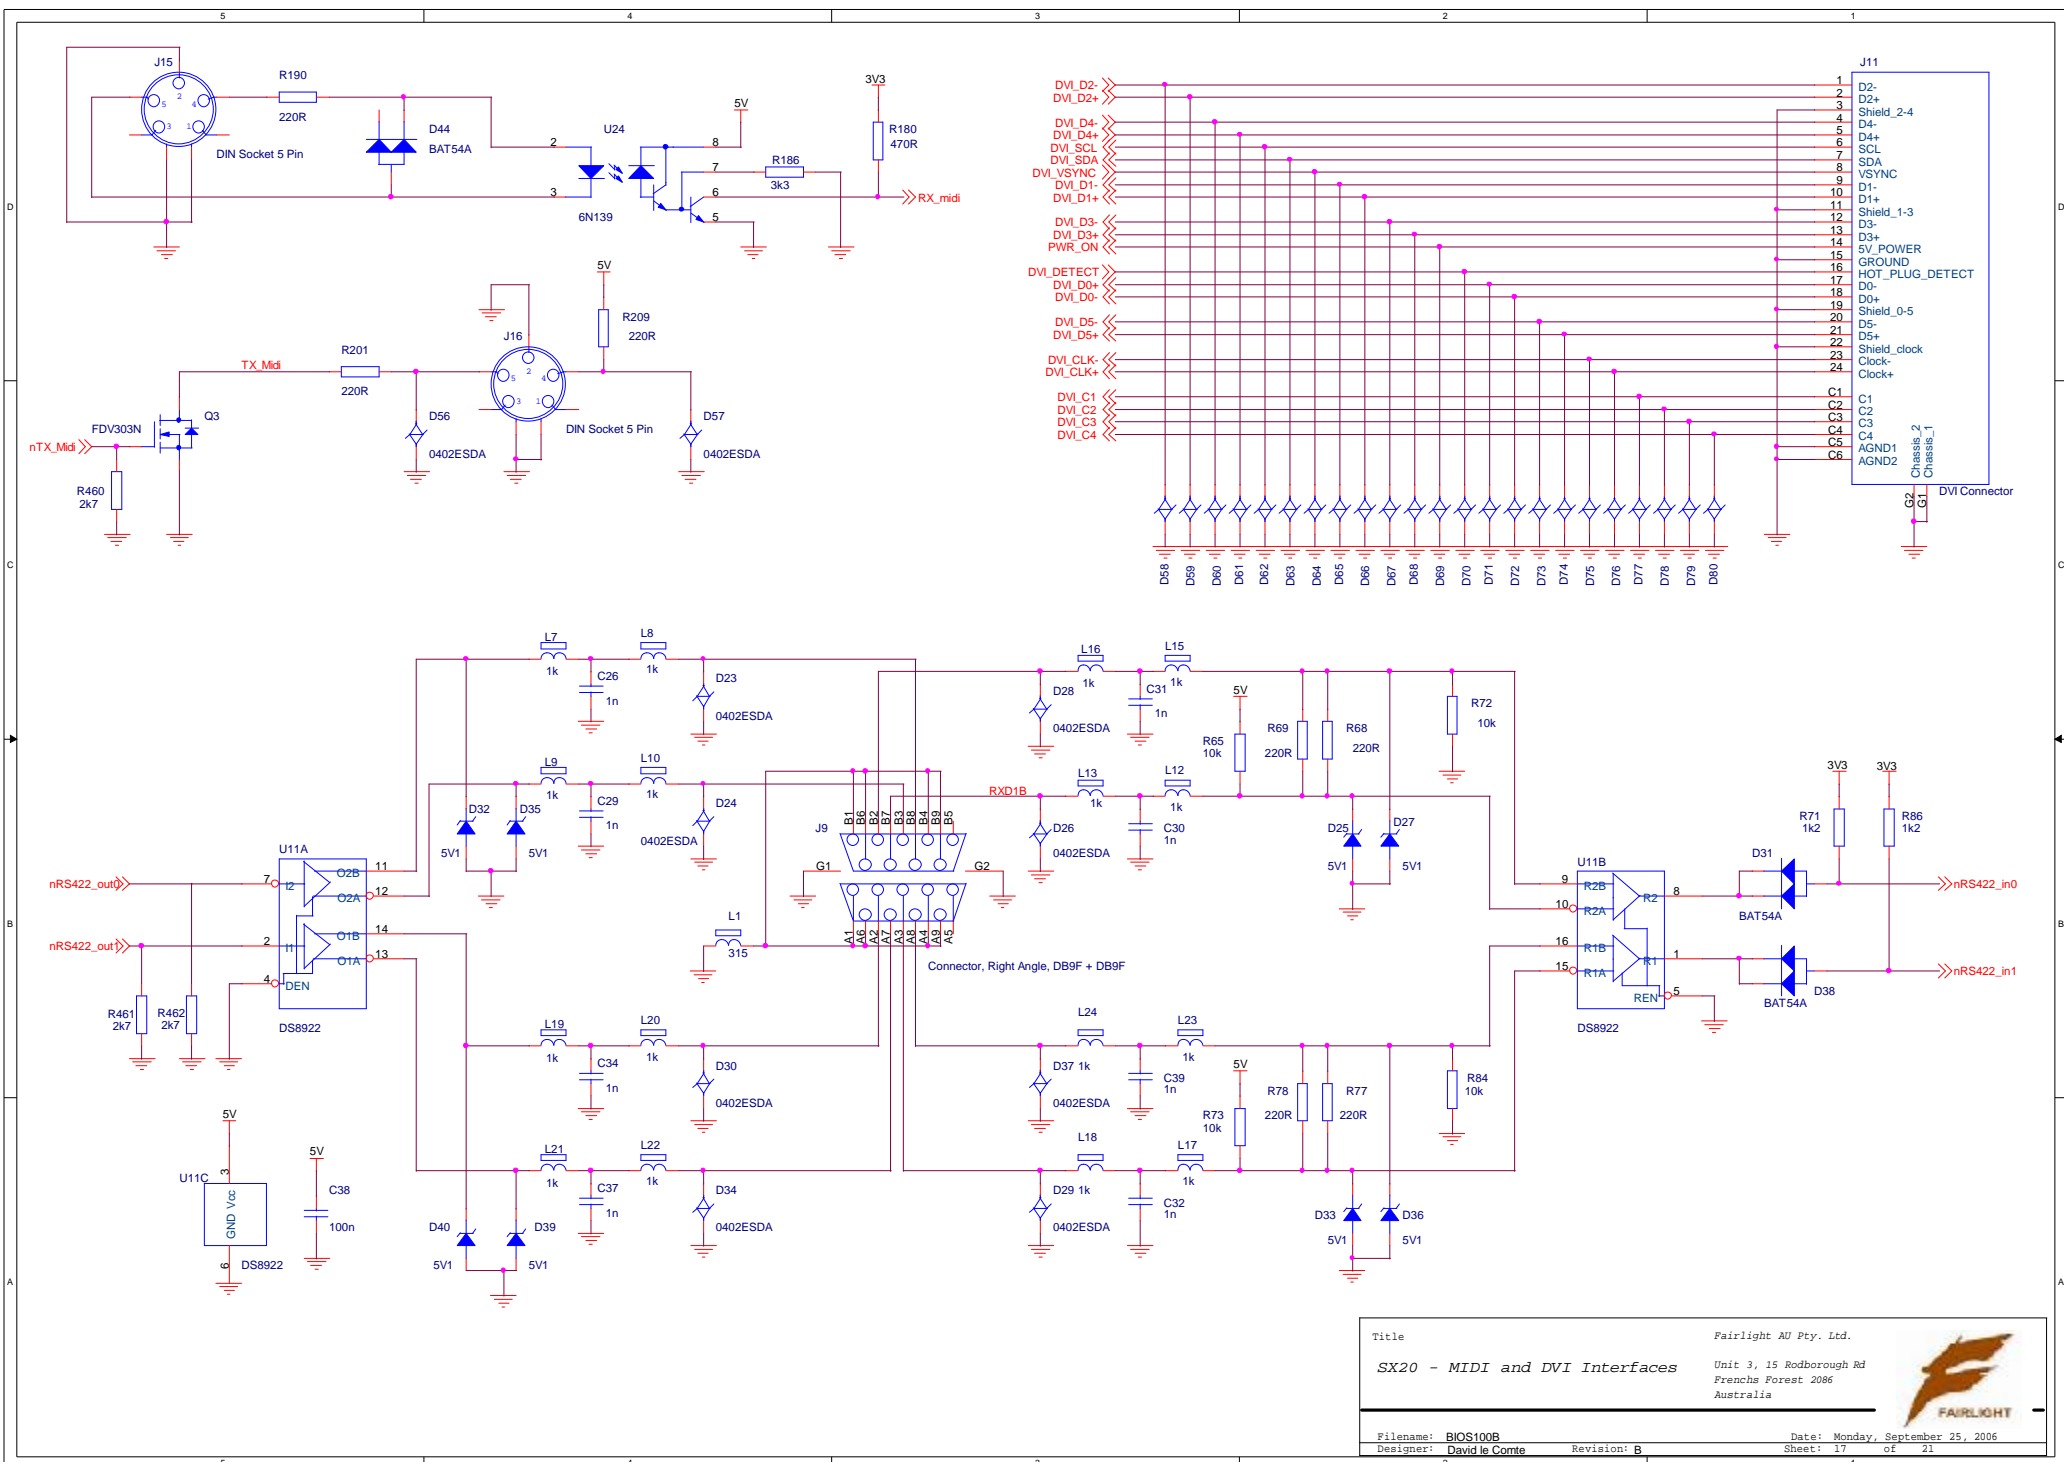

Title		Fairlight AU Pty. Ltd.
SX20 - Line Input		Unit 3, 15 Rodborough Rd Frenchs Forest 2086 Australia
Filename: BIOS100B	Date: Monday, September 25, 2006	
Designer: David le Comte	Revision: B	

Title		Fairlight AU Pty. Ltd.	
SX20 - Analogue Output 1		Unit 3, 15 Rodborough Rd Frenchs Forest 2086 Australia	
Filename: BIOS100B	Revision: B	Date: Tuesday, September 12, 2006	
Designer: David le Comte		Sheet: 11 of 21	

Title		Fairlight AU Pty. Ltd.	
SX20 - Analogue Output 4		Unit 3, 15 Rodborough Rd Frenchs Forest 2086 Australia	
Filename: BIOS100B	Revision: B	Date: Tuesday, September 12, 2006	
Designer: David le Comte		Sheet: 14	of 21

Title: Fairlight AU Pty. Ltd.
 SX20 - Analogue Output 5 Unit 3, 15 Rodborough Rd
 Frenchs Forest 2086
 Australia

FAIRLIGHT

Filename: BIOS100B Date: Tuesday, September 12, 2006
 Designer: David le Comte Revision: B Sheet: 15 of 21

Title		Fairlight AU Pty. Ltd.	
<i>SX20 - Analogue Output 6</i>		Unit 3, 15 Rodborough Rd Frenchs Forest 2086 Australia	
Filename: BIOS100B	Revision: B	Date: Tuesday, September 12, 2006	
Designer: David le Comte		Sheet: 16 of 21	