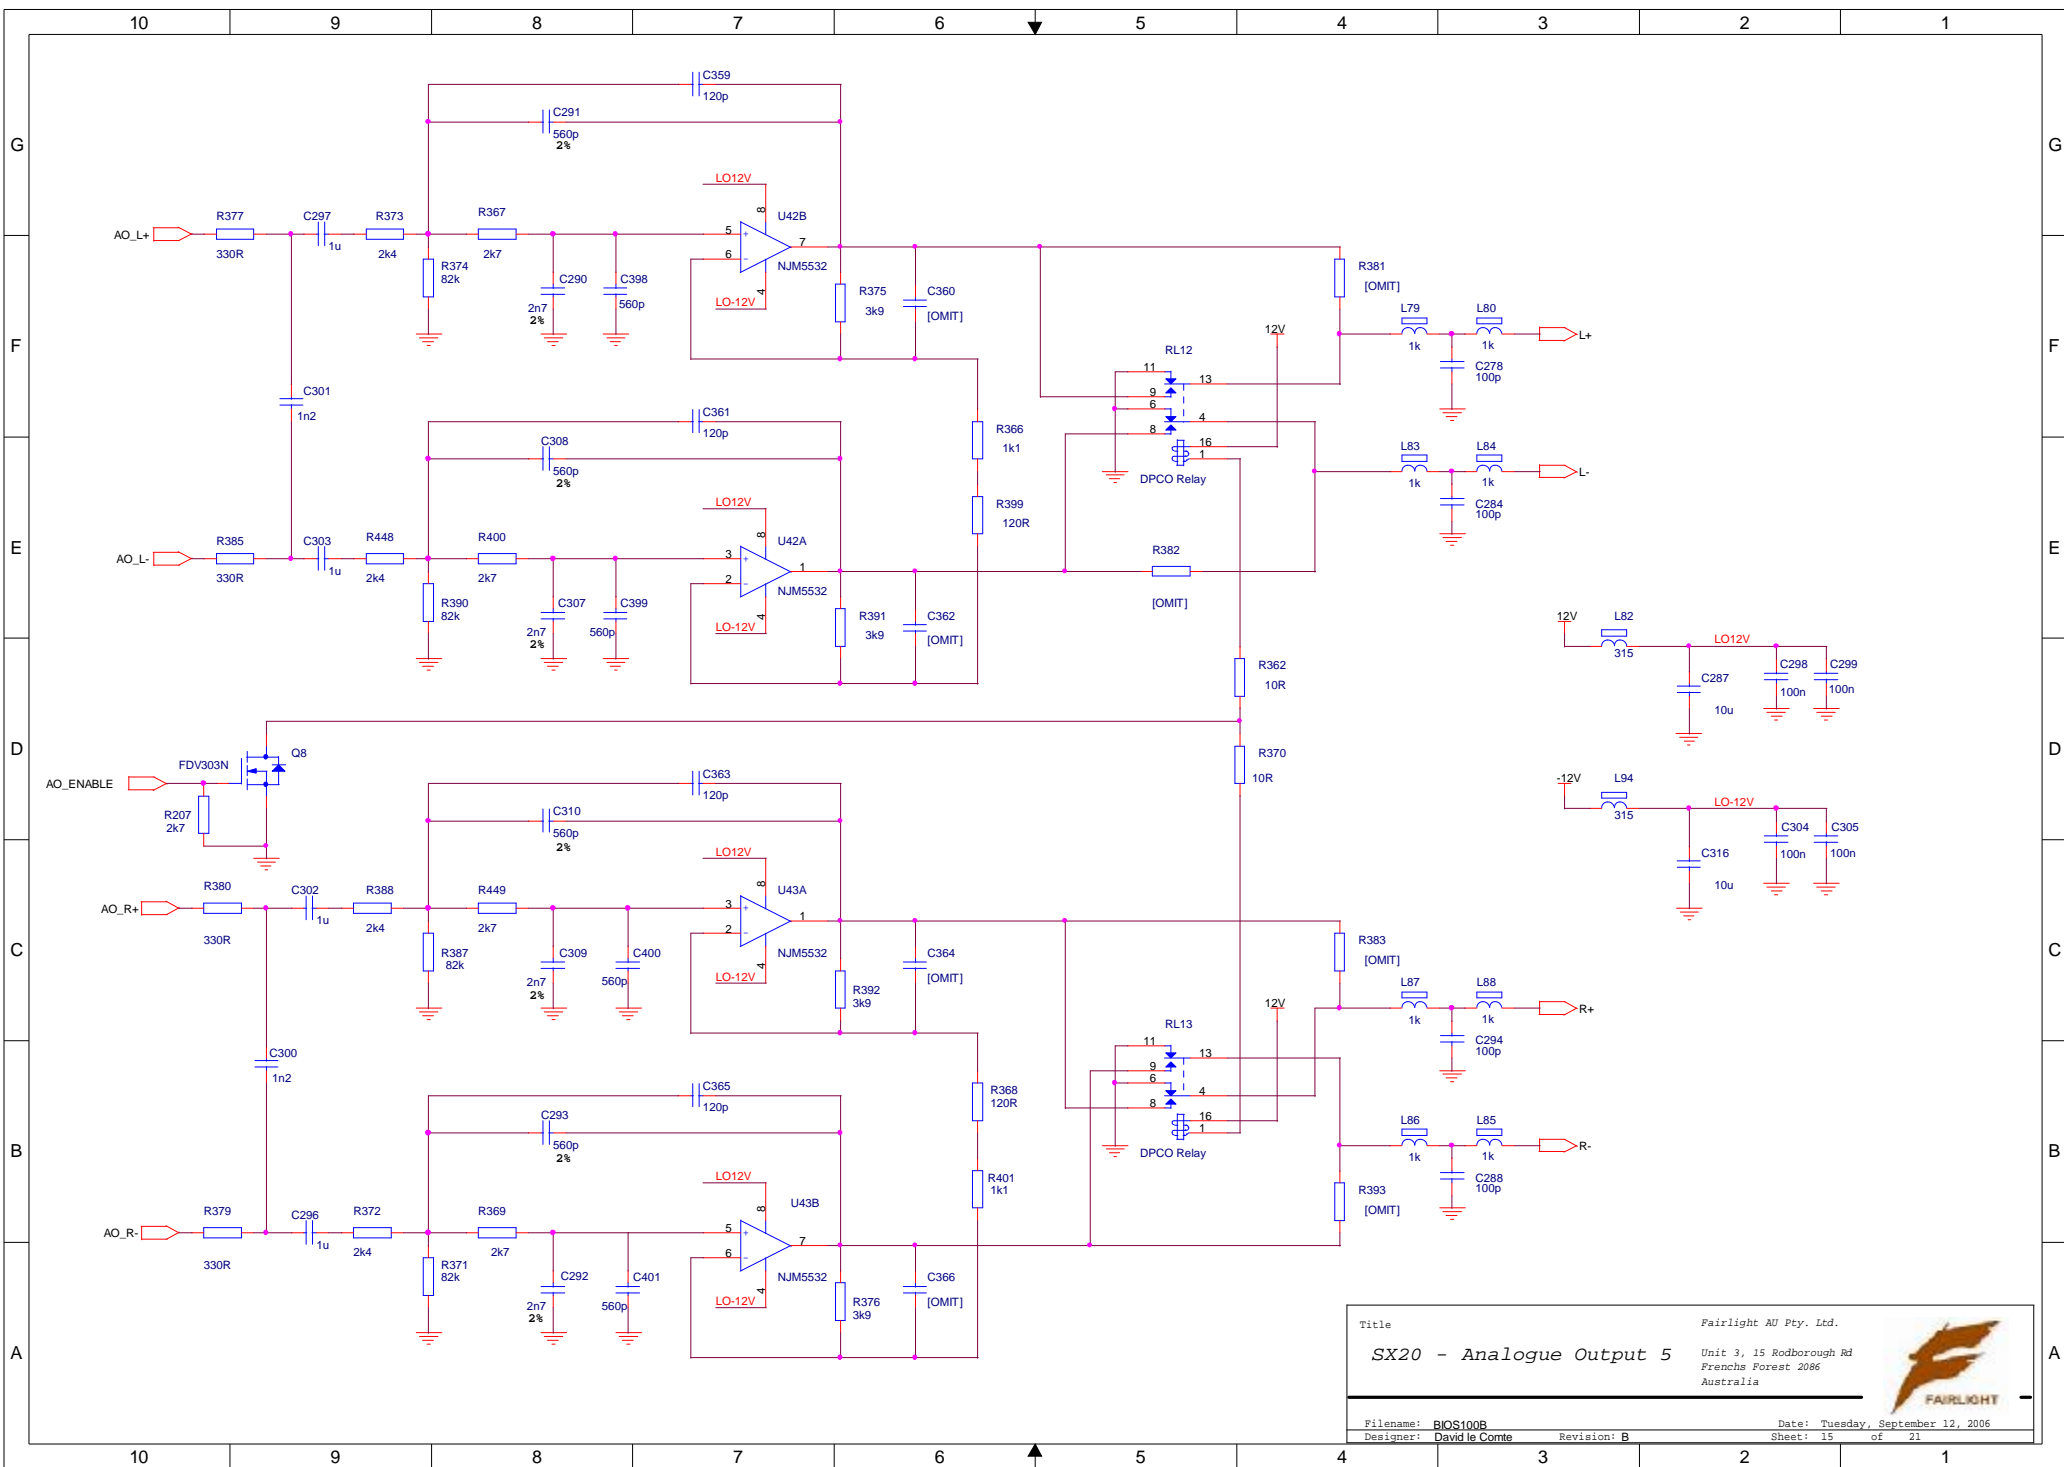

Title		Fairlight AU Pty. Ltd.
SX20 - Line Input		Unit 3, 15 Rodborough Rd Frenchs Forest 2086 Australia
Filename: BIOS100B	Date: Monday, September 25, 2006	
Designer: David le Comte	Revision: B	

Title		Fairlight AU Pty. Ltd.	
SX20 - Analogue Output 1		Unit 3, 15 Rodborough Rd Frenchs Forest 2086 Australia	
Filename: BIOS100B	Revision: B	Date: Tuesday, September 12, 2006	
Designer: David le Comte		Sheet: 11 of 21	

Title		Fairlight AU Pty. Ltd.	
SX20 - Analogue Output 2		Unit 3, 15 Rodborough Rd Frenchs Forest 2086 Australia	
Filename: BIOS100B	Date: Tuesday, September 12, 2006		
Designer: David le Comte	Revision: B		

Title		Fairlight AU Pty. Ltd.	
SX20 - Analogue Output 3		Unit 3, 15 Rodborough Rd Frenchs Forest 2086 Australia	
Filename: BIOS100B	Revision: B	Date: Tuesday, September 12, 2006	
Designer: David le Comte		Sheet: 13 of 21	

Title		Fairlight AU Pty. Ltd.	
SX20 - Analogue Output 4		Unit 3, 15 Rodborough Rd Frenchs Forest 2086 Australia	
Filename: BIOS100B	Revision: B	Date: Tuesday, September 12, 2006	
Designer: David le Comte		Sheet: 14	of 21