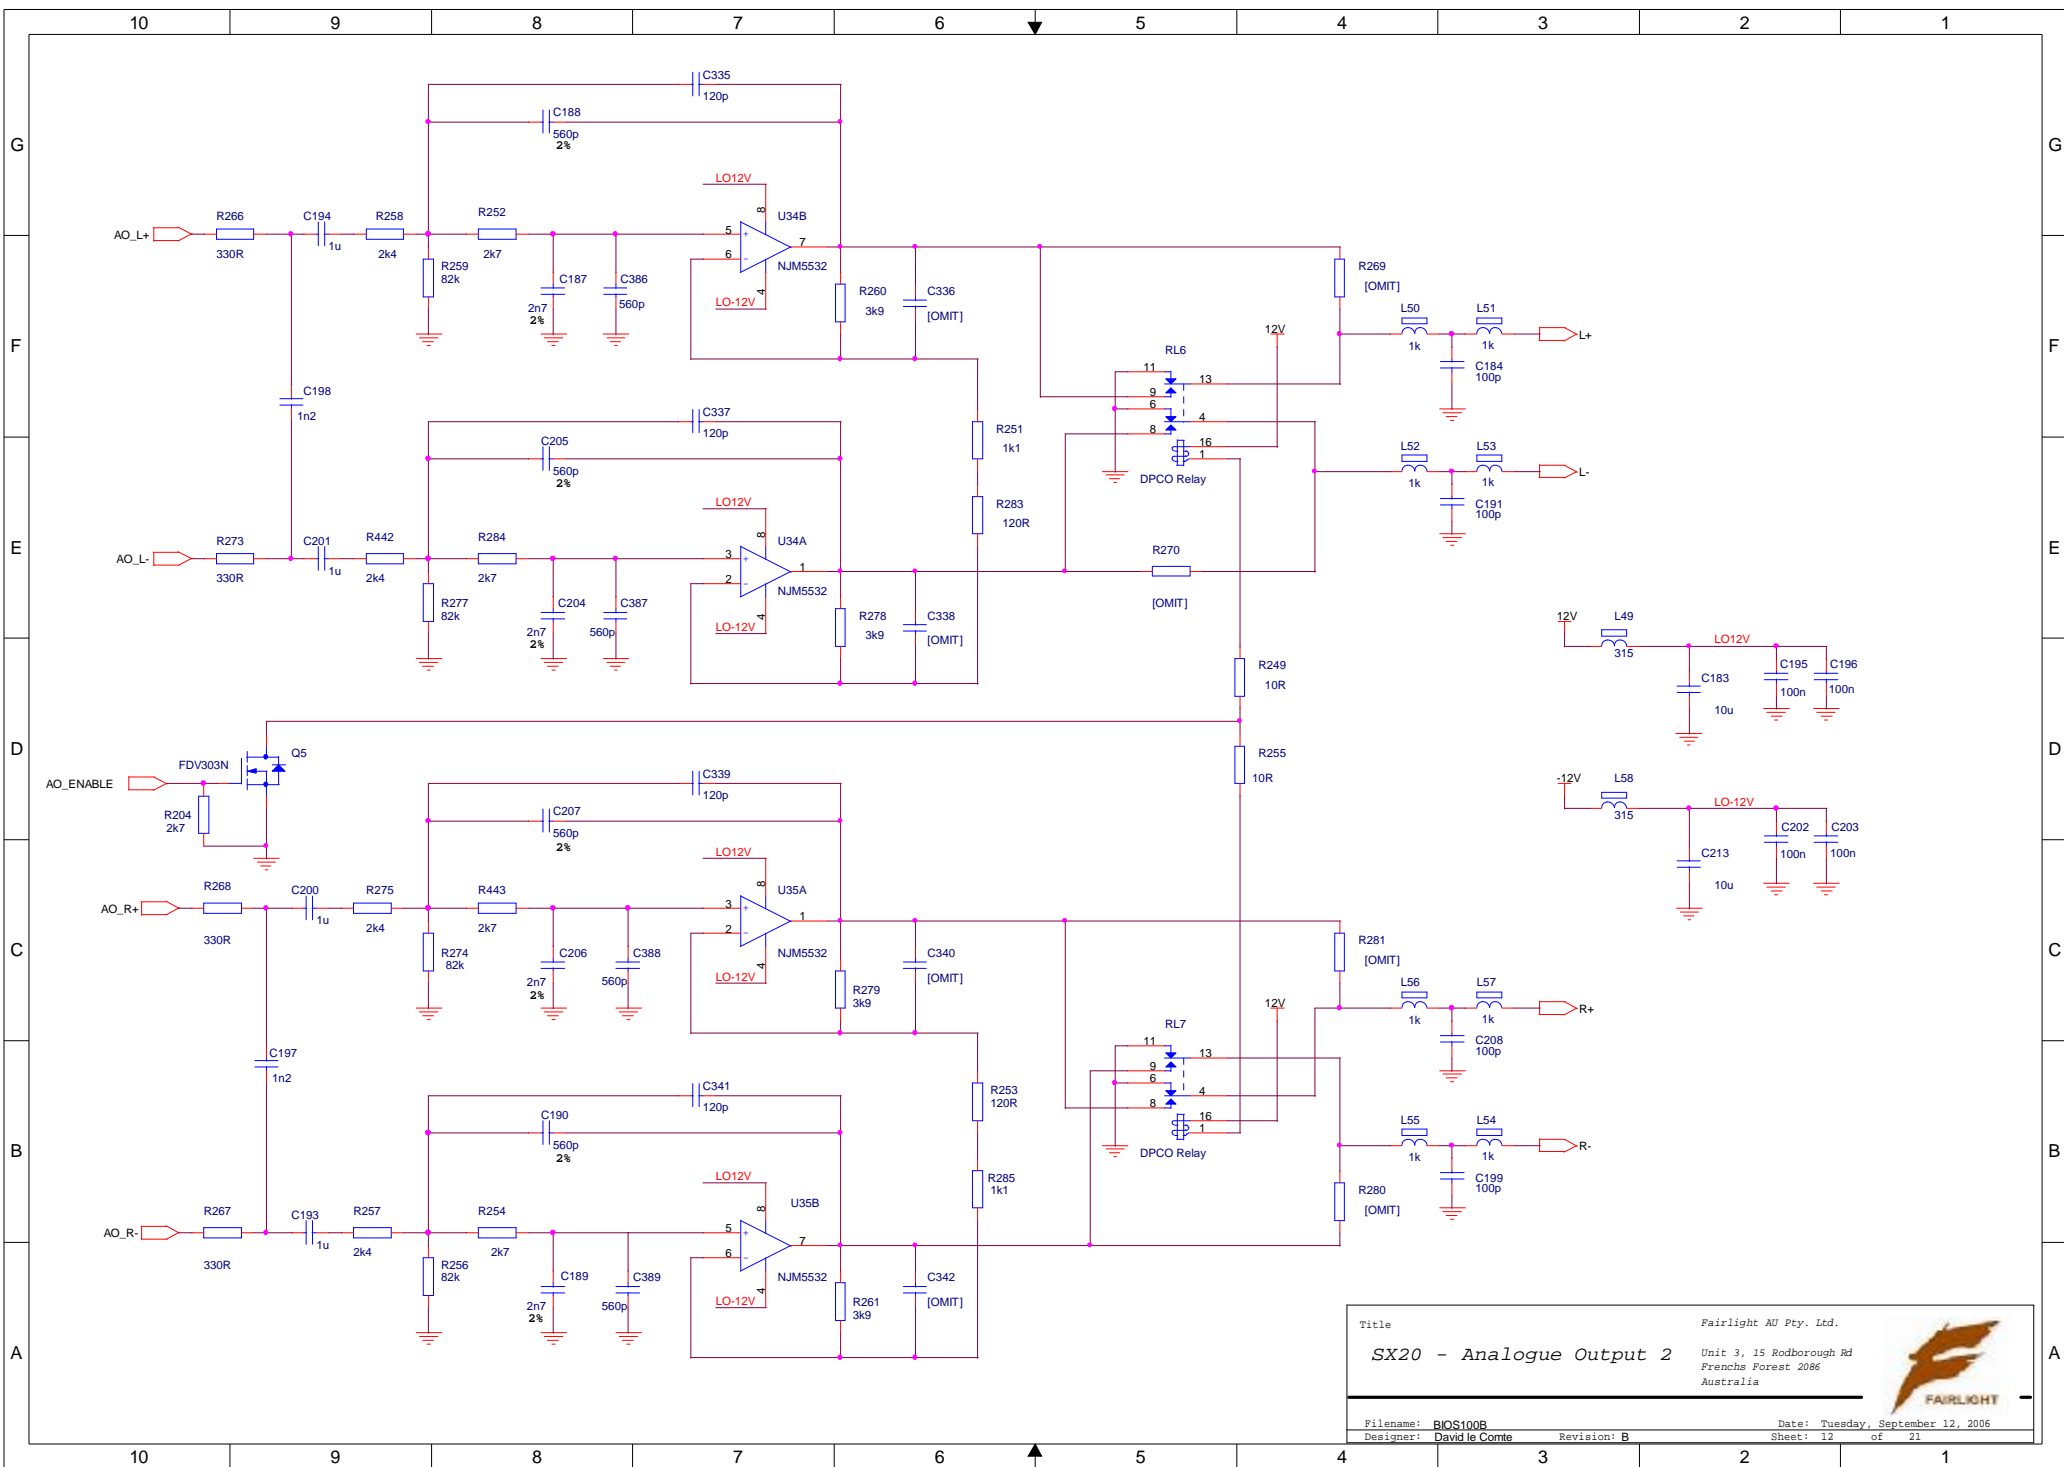

Title		Fairlight AU Pty. Ltd.
SX20 - Line Input		Unit 3, 15 Rodborough Rd Frenchs Forest 2086 Australia
Filename: BIOS100B	Date: Monday, September 25, 2006	
Designer: David le Comte	Revision: B	

Title		Fairlight AU Pty. Ltd.	
SX20 - Analogue Output 1		Unit 3, 15 Rodborough Rd Frenchs Forest 2086 Australia	
Filename: BIOS100B	Revision: B	Date: Tuesday, September 12, 2006	
Designer: David le Comte		Sheet: 11 of 21	

Title		Fairlight AU Pty. Ltd.	
SX20 - Analogue Output 2		Unit 3, 15 Rodborough Rd Frenchs Forest 2086 Australia	
Filename: BIOS100B	Date: Tuesday, September 12, 2006		
Designer: David le Comte	Revision: B		

Title		Fairlight AU Pty. Ltd.	
SX20 - Analogue Output 3		Unit 3, 15 Rodborough Rd Frenchs Forest 2086 Australia	
Filename: BIOS100B	Revision: B	Date: Tuesday, September 12, 2006	
Designer: David le Comte		Sheet: 13 of 21	

Title		Fairlight AU Pty. Ltd.	
SX20 - Analogue Output 4		Unit 3, 15 Rodborough Rd Frenchs Forest 2086 Australia	
Filename: BIOS100B	Revision: B	Date: Tuesday, September 12, 2006	
Designer: David le Comte		Sheet: 14	of 21