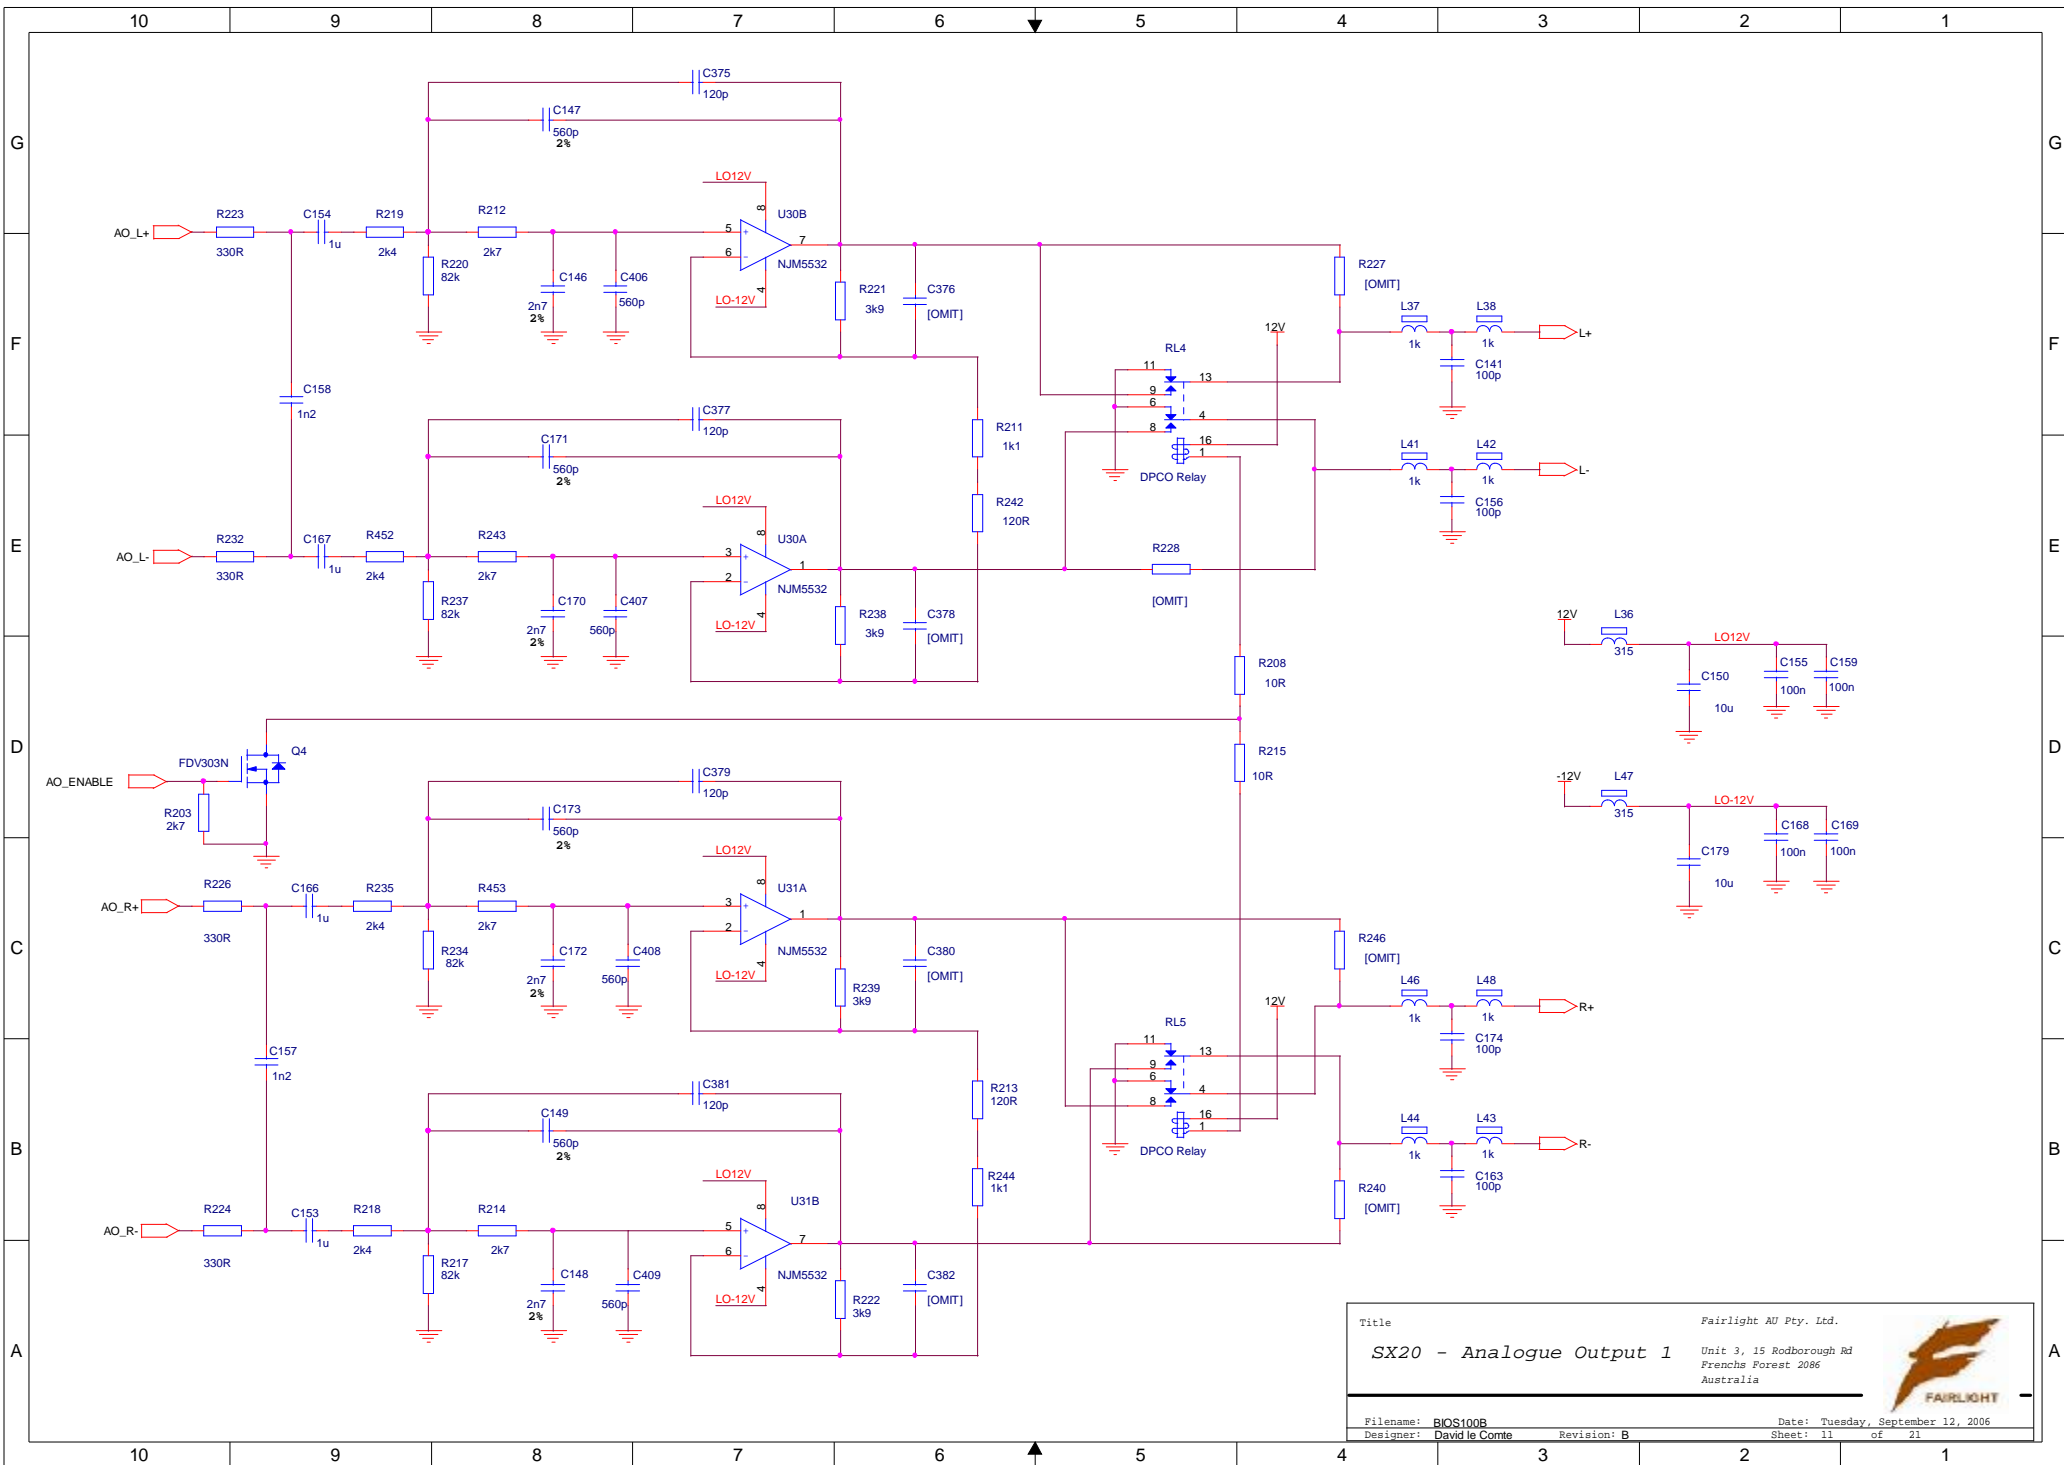

Title		Fairlight AU Pty. Ltd.
SX20 - Line Input		Unit 3, 15 Rodborough Rd Frenchs Forest 2086 Australia
Filename: BIOS100B	Date: Monday, September 25, 2006	
Designer: David le Comte	Revision: B	

Title		Fairlight AU Pty. Ltd.	
SX20 - Analogue Output 1		Unit 3, 15 Rodborough Rd Frenchs Forest 2086 Australia	
Filename: BIOS100B	Revision: B	Date: Tuesday, September 12, 2006	
Designer: David le Comte		Sheet: 11 of 21	

Title		Fairlight AU Pty. Ltd.	
SX20 - Analogue Output 2		Unit 3, 15 Rodborough Rd Frenchs Forest 2086 Australia	
Filename: BIOS100B	Date: Tuesday, September 12, 2006		
Designer: David le Comte	Revision: B		

Title		Fairlight AU Pty. Ltd.	
SX20 - Analogue Output 3		Unit 3, 15 Rodborough Rd Frenchs Forest 2086 Australia	
Filename: BIOS100B	Revision: B	Date: Tuesday, September 12, 2006	
Designer: David le Comte		Sheet: 13 of 21	

Title		Fairlight AU Pty. Ltd.	
SX20 - Analogue Output 4		Unit 3, 15 Rodborough Rd Frenchs Forest 2086 Australia	
Filename: BIOS100B	Revision: B	Date: Tuesday, September 12, 2006	
Designer: David le Comte		Sheet: 14	of 21