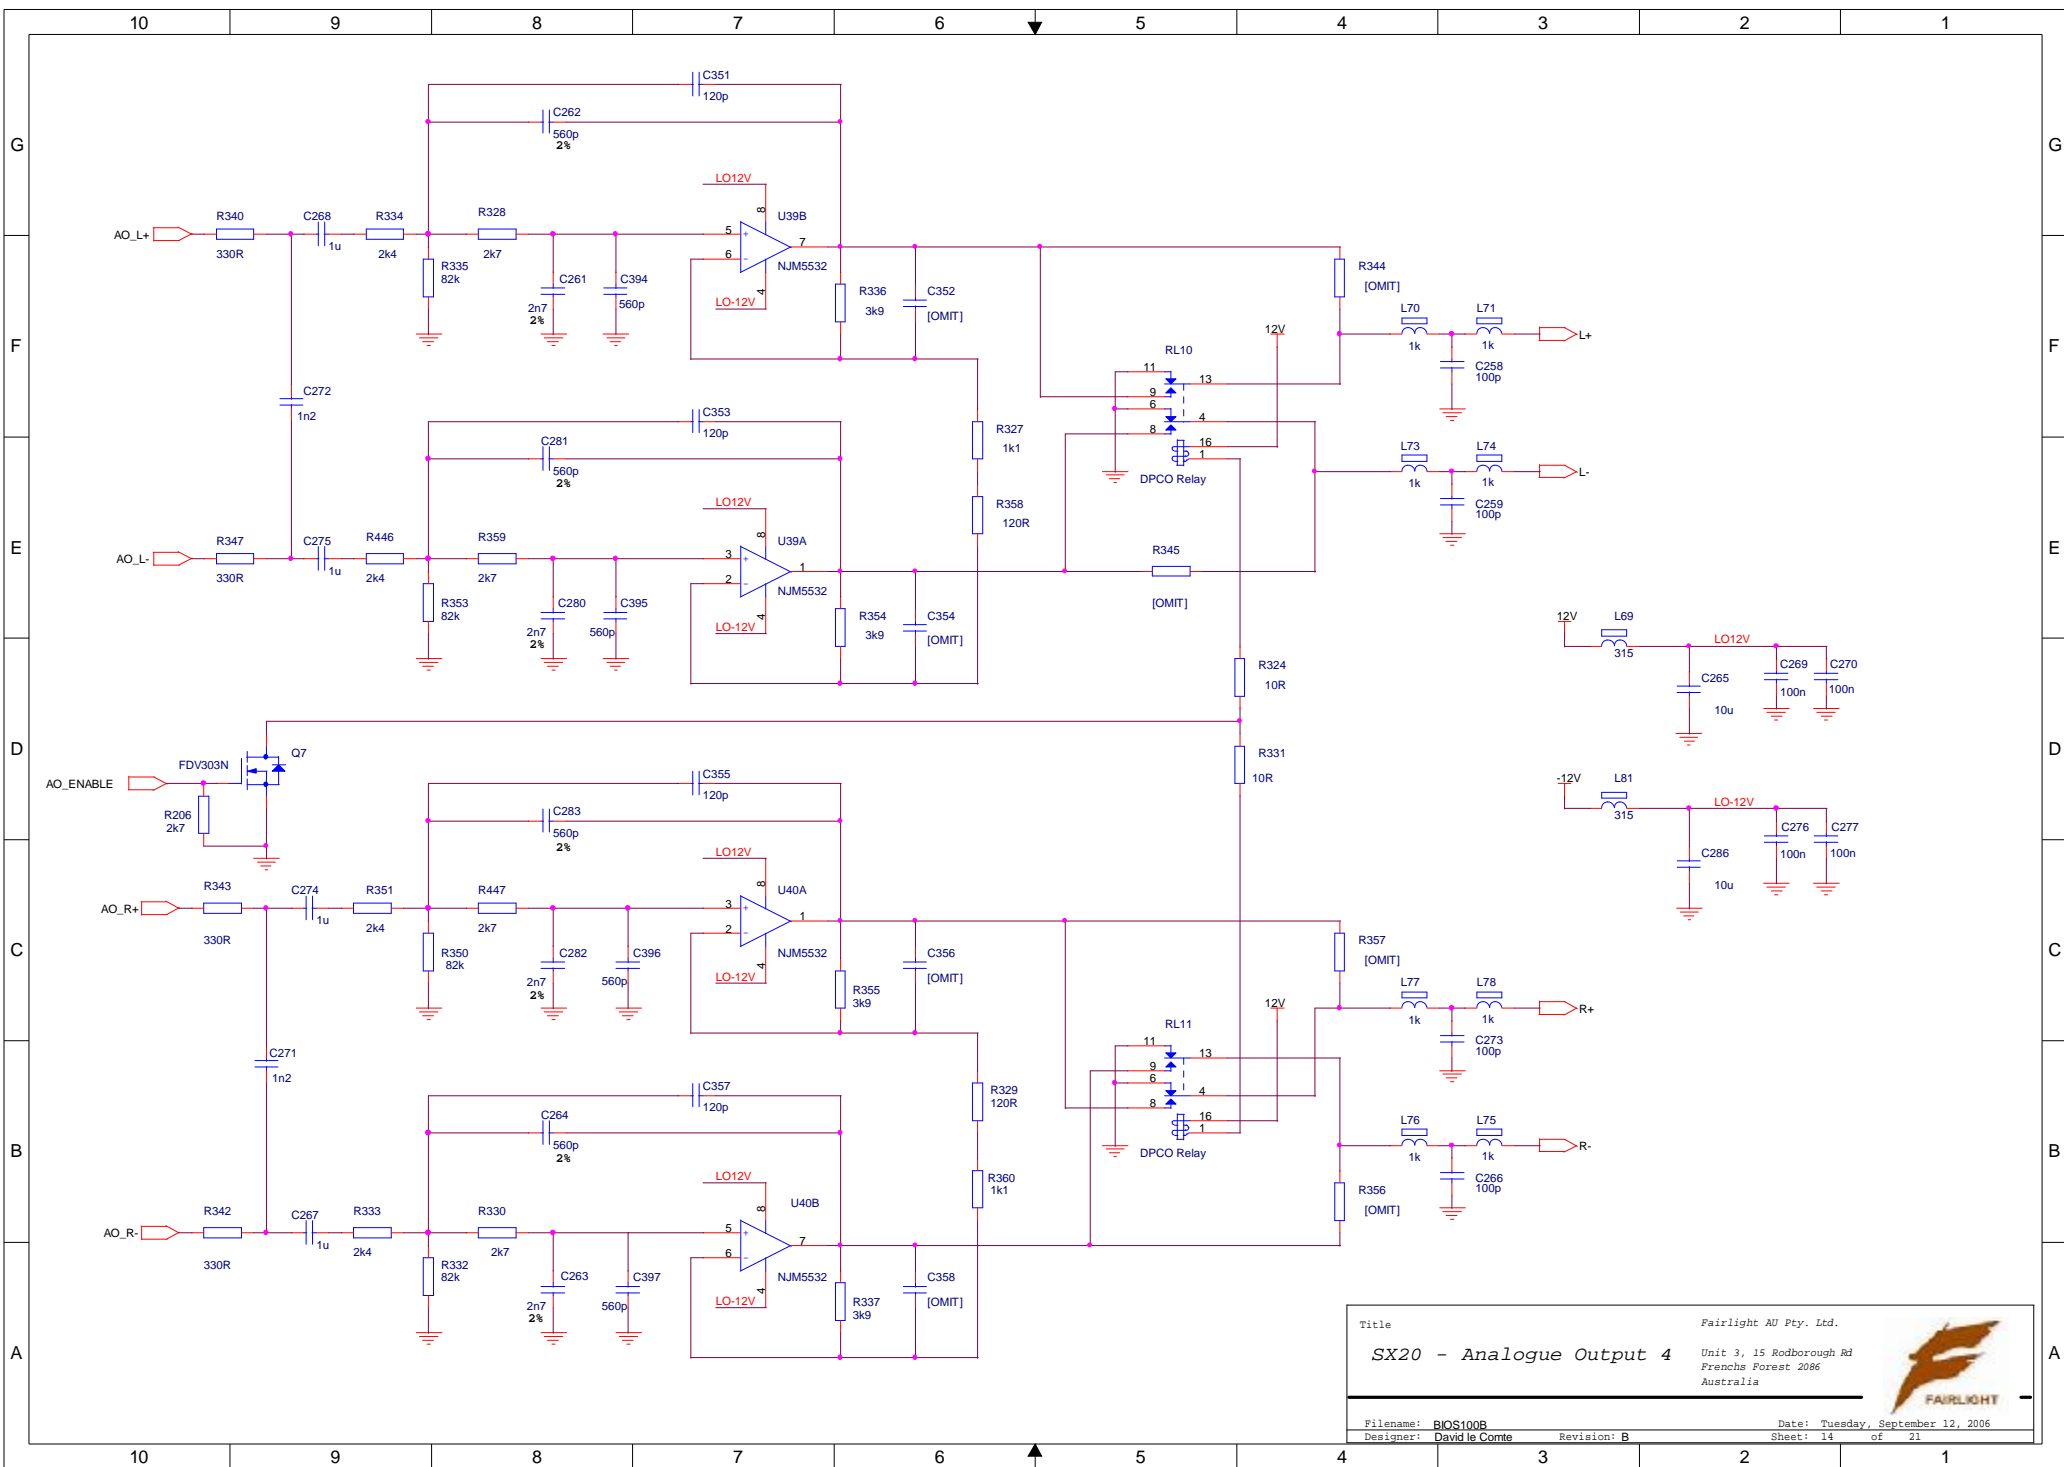

Title		Fairlight AU Pty. Ltd.
SX20 - Line Input		Unit 3, 15 Rodborough Rd Frenchs Forest 2086 Australia
Filename: BIOS100B	Date: Monday, September 25, 2006	
Designer: David le Comte	Revision: B	

Title		Fairlight AU Pty. Ltd.	
SX20 - Analogue Output 1		Unit 3, 15 Rodborough Rd Frenchs Forest 2086 Australia	
Filename: BIOS100B	Revision: B	Date: Tuesday, September 12, 2006	
Designer: David le Comte		Sheet: 11 of 21	

Title		Fairlight AU Pty. Ltd.	
SX20 - Analogue Output 2		Unit 3, 15 Rodborough Rd Frenchs Forest 2086 Australia	
Filename: BIOS100B	Date: Tuesday, September 12, 2006		
Designer: David le Comte	Revision: B		

Title		Fairlight AU Pty. Ltd.	
SX20 - Analogue Output 3		Unit 3, 15 Rodborough Rd Frenchs Forest 2086 Australia	
Filename: BIOS100B	Revision: B	Date: Tuesday, September 12, 2006	
Designer: David le Comte		Sheet: 13 of 21	

Title		Fairlight AU Pty. Ltd.	
SX20 - Analogue Output 4		Unit 3, 15 Rodborough Rd Frenchs Forest 2086 Australia	
Filename: BIOS100B	Revision: B	Date: Tuesday, September 12, 2006	
Designer: David le Comte		Sheet: 14	of 21