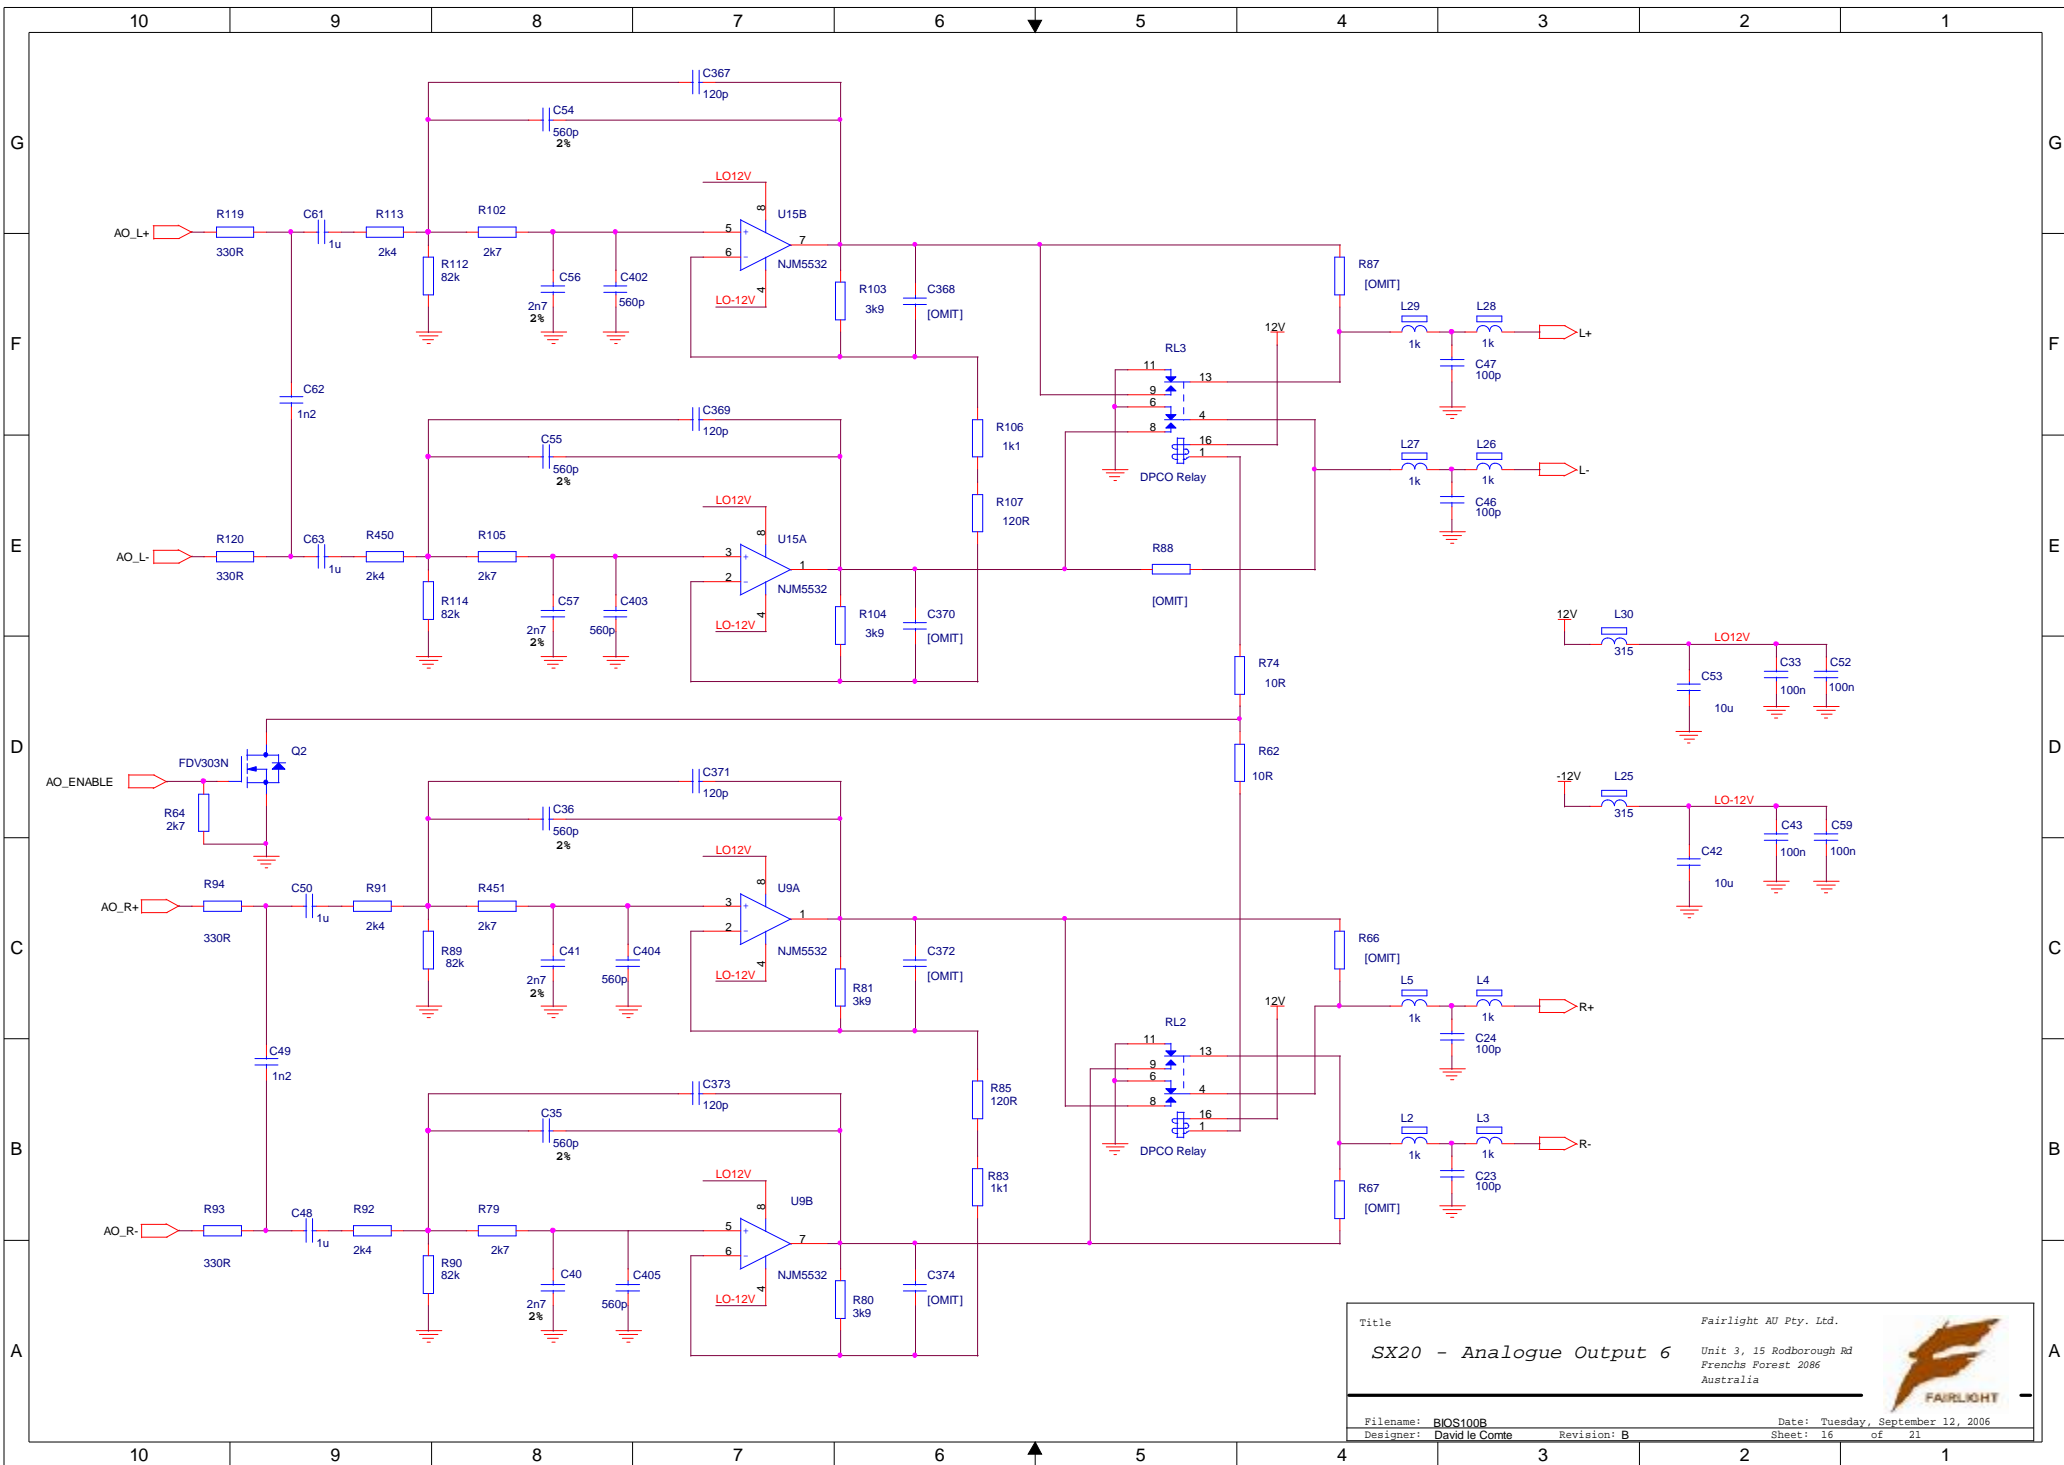

Title		Fairlight AU Pty. Ltd.	
SX20 - Analogue Output 3		Unit 3, 15 Rodborough Rd Frenchs Forest 2086 Australia	
Filename: BIOS100B	Revision: B	Date: Tuesday, September 12, 2006	
Designer: David le Comte		Sheet: 13 of 21	

Title		Fairlight AU Pty. Ltd.	
SX20 - Analogue Output 4		Unit 3, 15 Rodborough Rd Frenchs Forest 2086 Australia	
Filename: BIOS100B	Revision: B	Date: Tuesday, September 12, 2006	
Designer: David le Comte		Sheet: 14	of 21

Title: Fairlight AU Pty. Ltd.
 SX20 - Analogue Output 5 Unit 3, 15 Rodborough Rd
 Frenchs Forest 2086
 Australia

FAIRLIGHT

Filename: BIOS100B Date: Tuesday, September 12, 2006
 Designer: David le Comte Revision: B Sheet: 15 of 21

Title		Fairlight AU Pty. Ltd.	
<i>SX20 - Analogue Output 6</i>		Unit 3, 15 Rodborough Rd Frenchs Forest 2086 Australia	
Filename: BIOS100B	Revision: B	Date: Tuesday, September 12, 2006	
Designer: David le Comte		Sheet: 16 of 21	