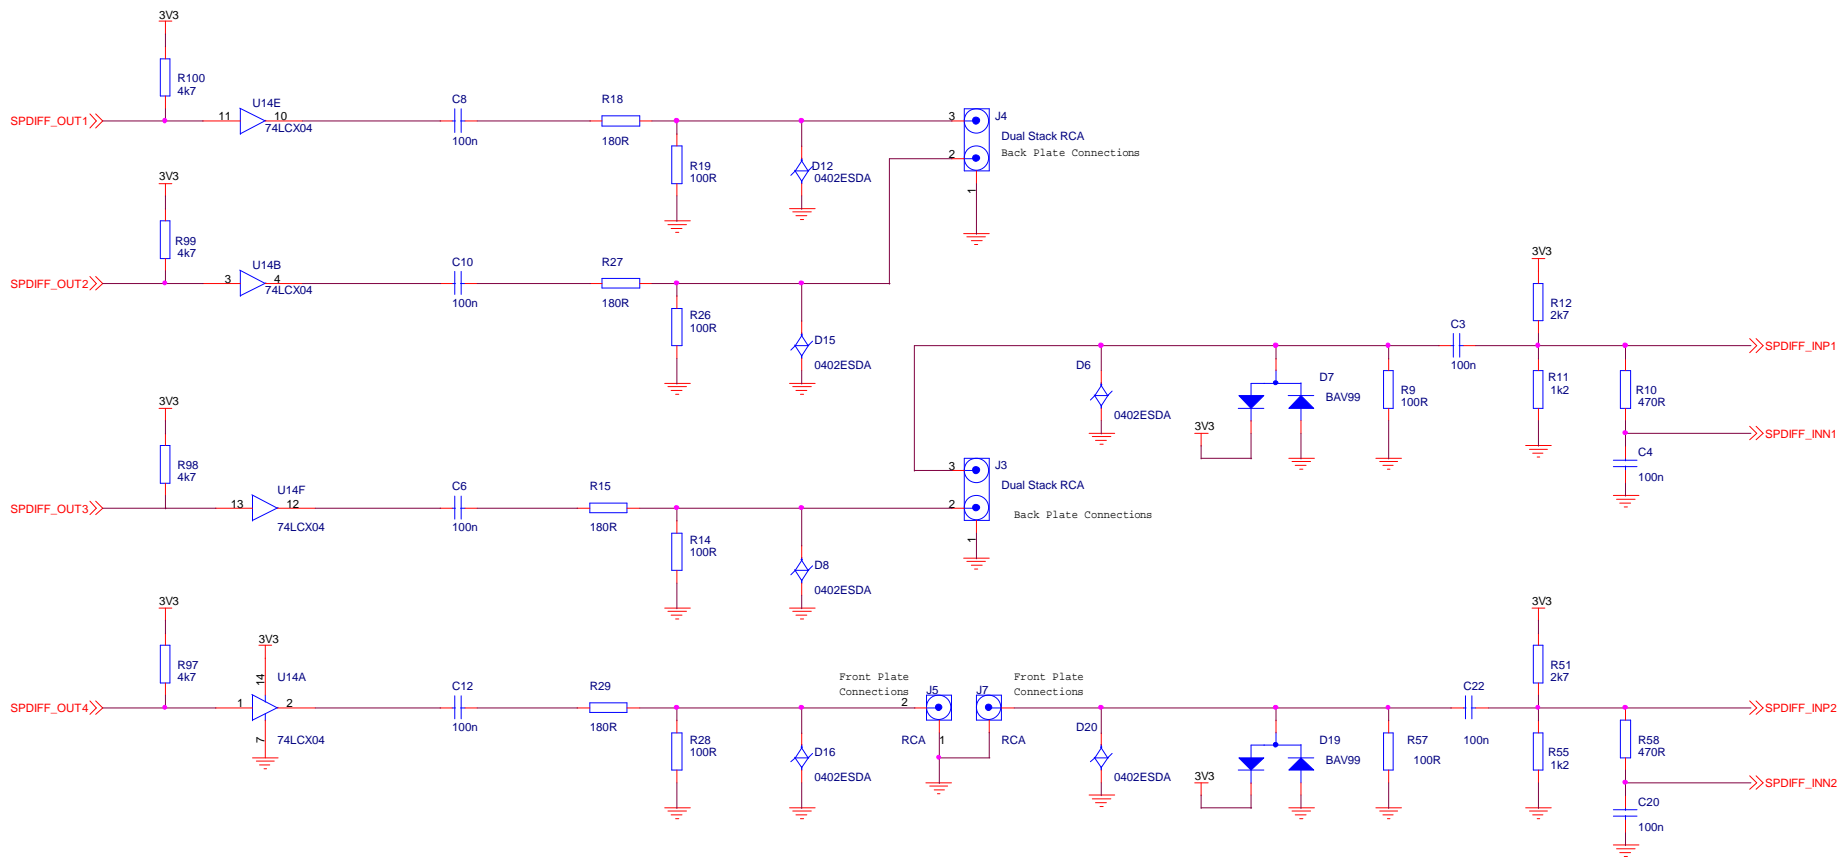

Title		Fairlight AU Pty. Ltd.	
SX20 -S/PDIFF		Unit 3, 15 Rodborough Rd Frenchs Forest 2086 Australia	
Filename: BIOS100B		Date: Monday, September 25, 2006	
Designer: David le Comte		Revision: B Sheet: 18 of 21