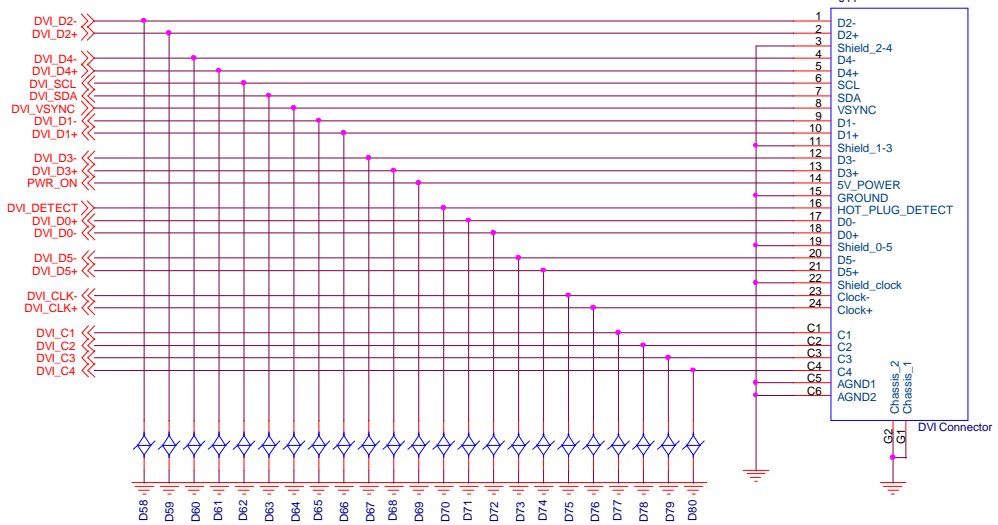

Title: Fairlight AU Pty. Ltd.
 SX20 - Analogue Output 5 Unit 3, 15 Rodborough Rd
 Frenchs Forest 2086
 Australia

FAIRLIGHT

Filename: BIOS100B Date: Tuesday, September 12, 2006
 Designer: David le Comte Revision: B Sheet: 15 of 21

Title		Fairlight AU Pty. Ltd.	
<i>SX20 - Analogue Output 6</i>		Unit 3, 15 Rodborough Rd Frenchs Forest 2086 Australia	
Filename: BIOS100B	Revision: B	Date: Tuesday, September 12, 2006	
Designer: David le Comte		Sheet: 16 of 21	