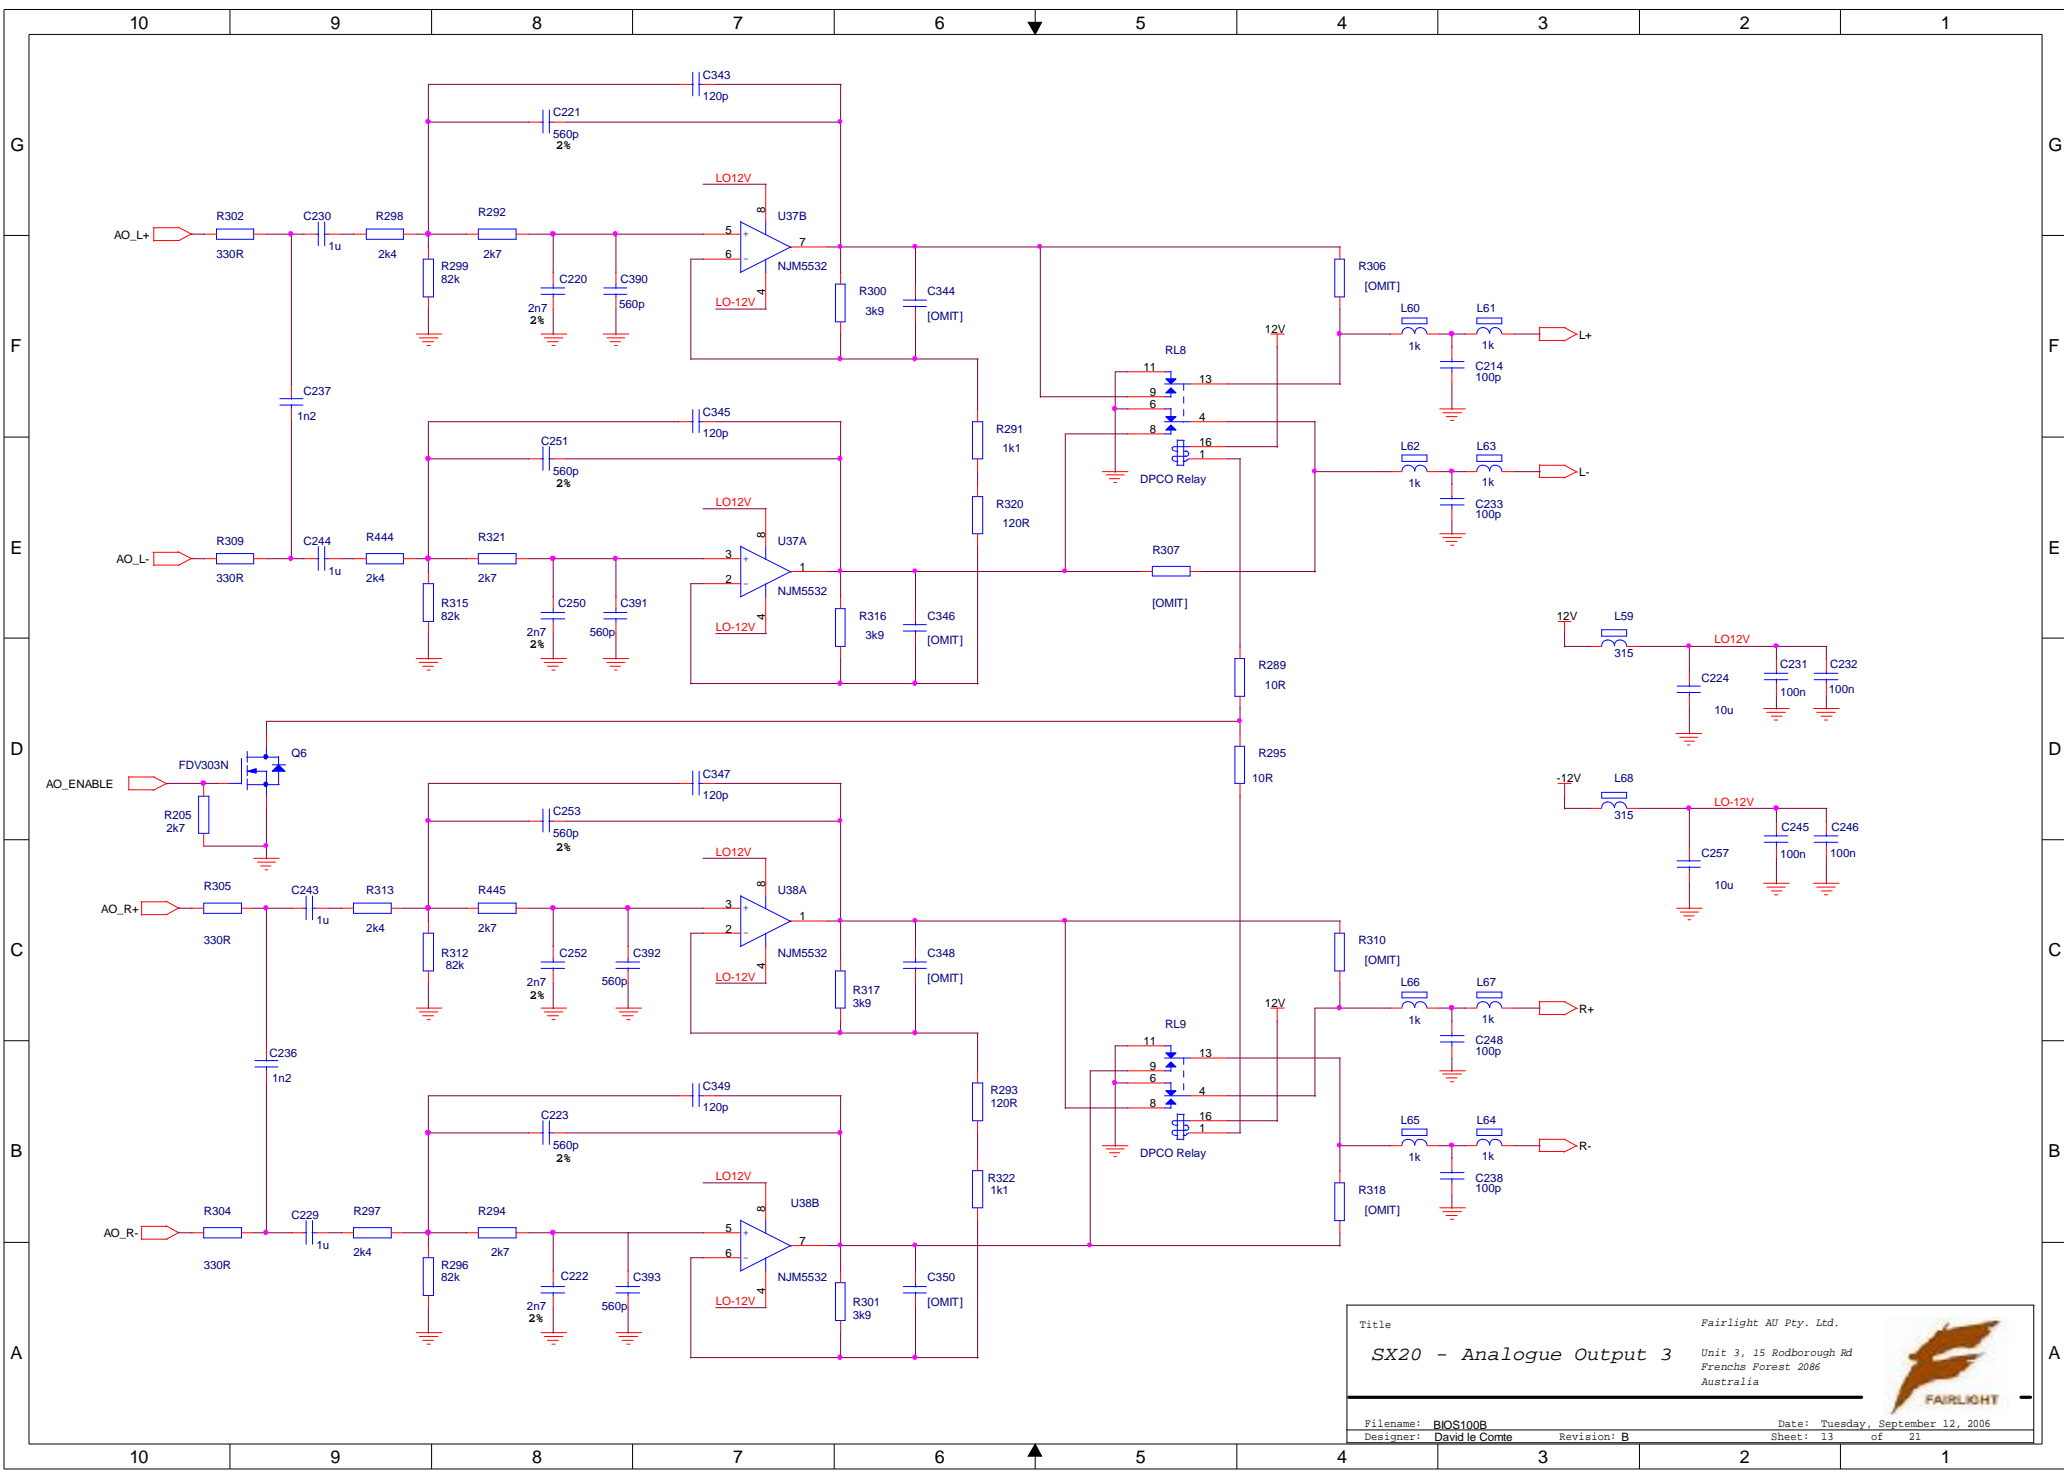

Title		Fairlight AU Pty. Ltd.
SX20 - Line Input		Unit 3, 15 Rodborough Rd Frenchs Forest 2086 Australia
Filename: BIOS100B	Date: Monday, September 25, 2006	
Designer: David le Comte	Revision: B	

Title		Fairlight AU Pty. Ltd.	
SX20 - Analogue Output 1		Unit 3, 15 Rodborough Rd Frenchs Forest 2086 Australia	
Filename: BIOS100B	Revision: B	Date: Tuesday, September 12, 2006	
Designer: David le Comte		Sheet: 11 of 21	

Title		Fairlight AU Pty. Ltd.	
SX20 - Analogue Output 2		Unit 3, 15 Rodborough Rd Frenchs Forest 2086 Australia	
Filename: BIOS100B	Date: Tuesday, September 12, 2006		
Designer: David le Comte	Revision: B		

Title		Fairlight AU Pty. Ltd.	
SX20 - Analogue Output 3		Unit 3, 15 Rodborough Rd Frenchs Forest 2086 Australia	
Filename: BIOS100B	Revision: B	Date: Tuesday, September 12, 2006	
Designer: David le Comte		Sheet: 13 of 21	

Title		Fairlight AU Pty. Ltd.	
SX20 - Analogue Output 4		Unit 3, 15 Rodborough Rd Frenchs Forest 2086 Australia	
Filename: BIOS100B	Revision: B	Date: Tuesday, September 12, 2006	
Designer: David le Comte		Sheet: 14	of 21