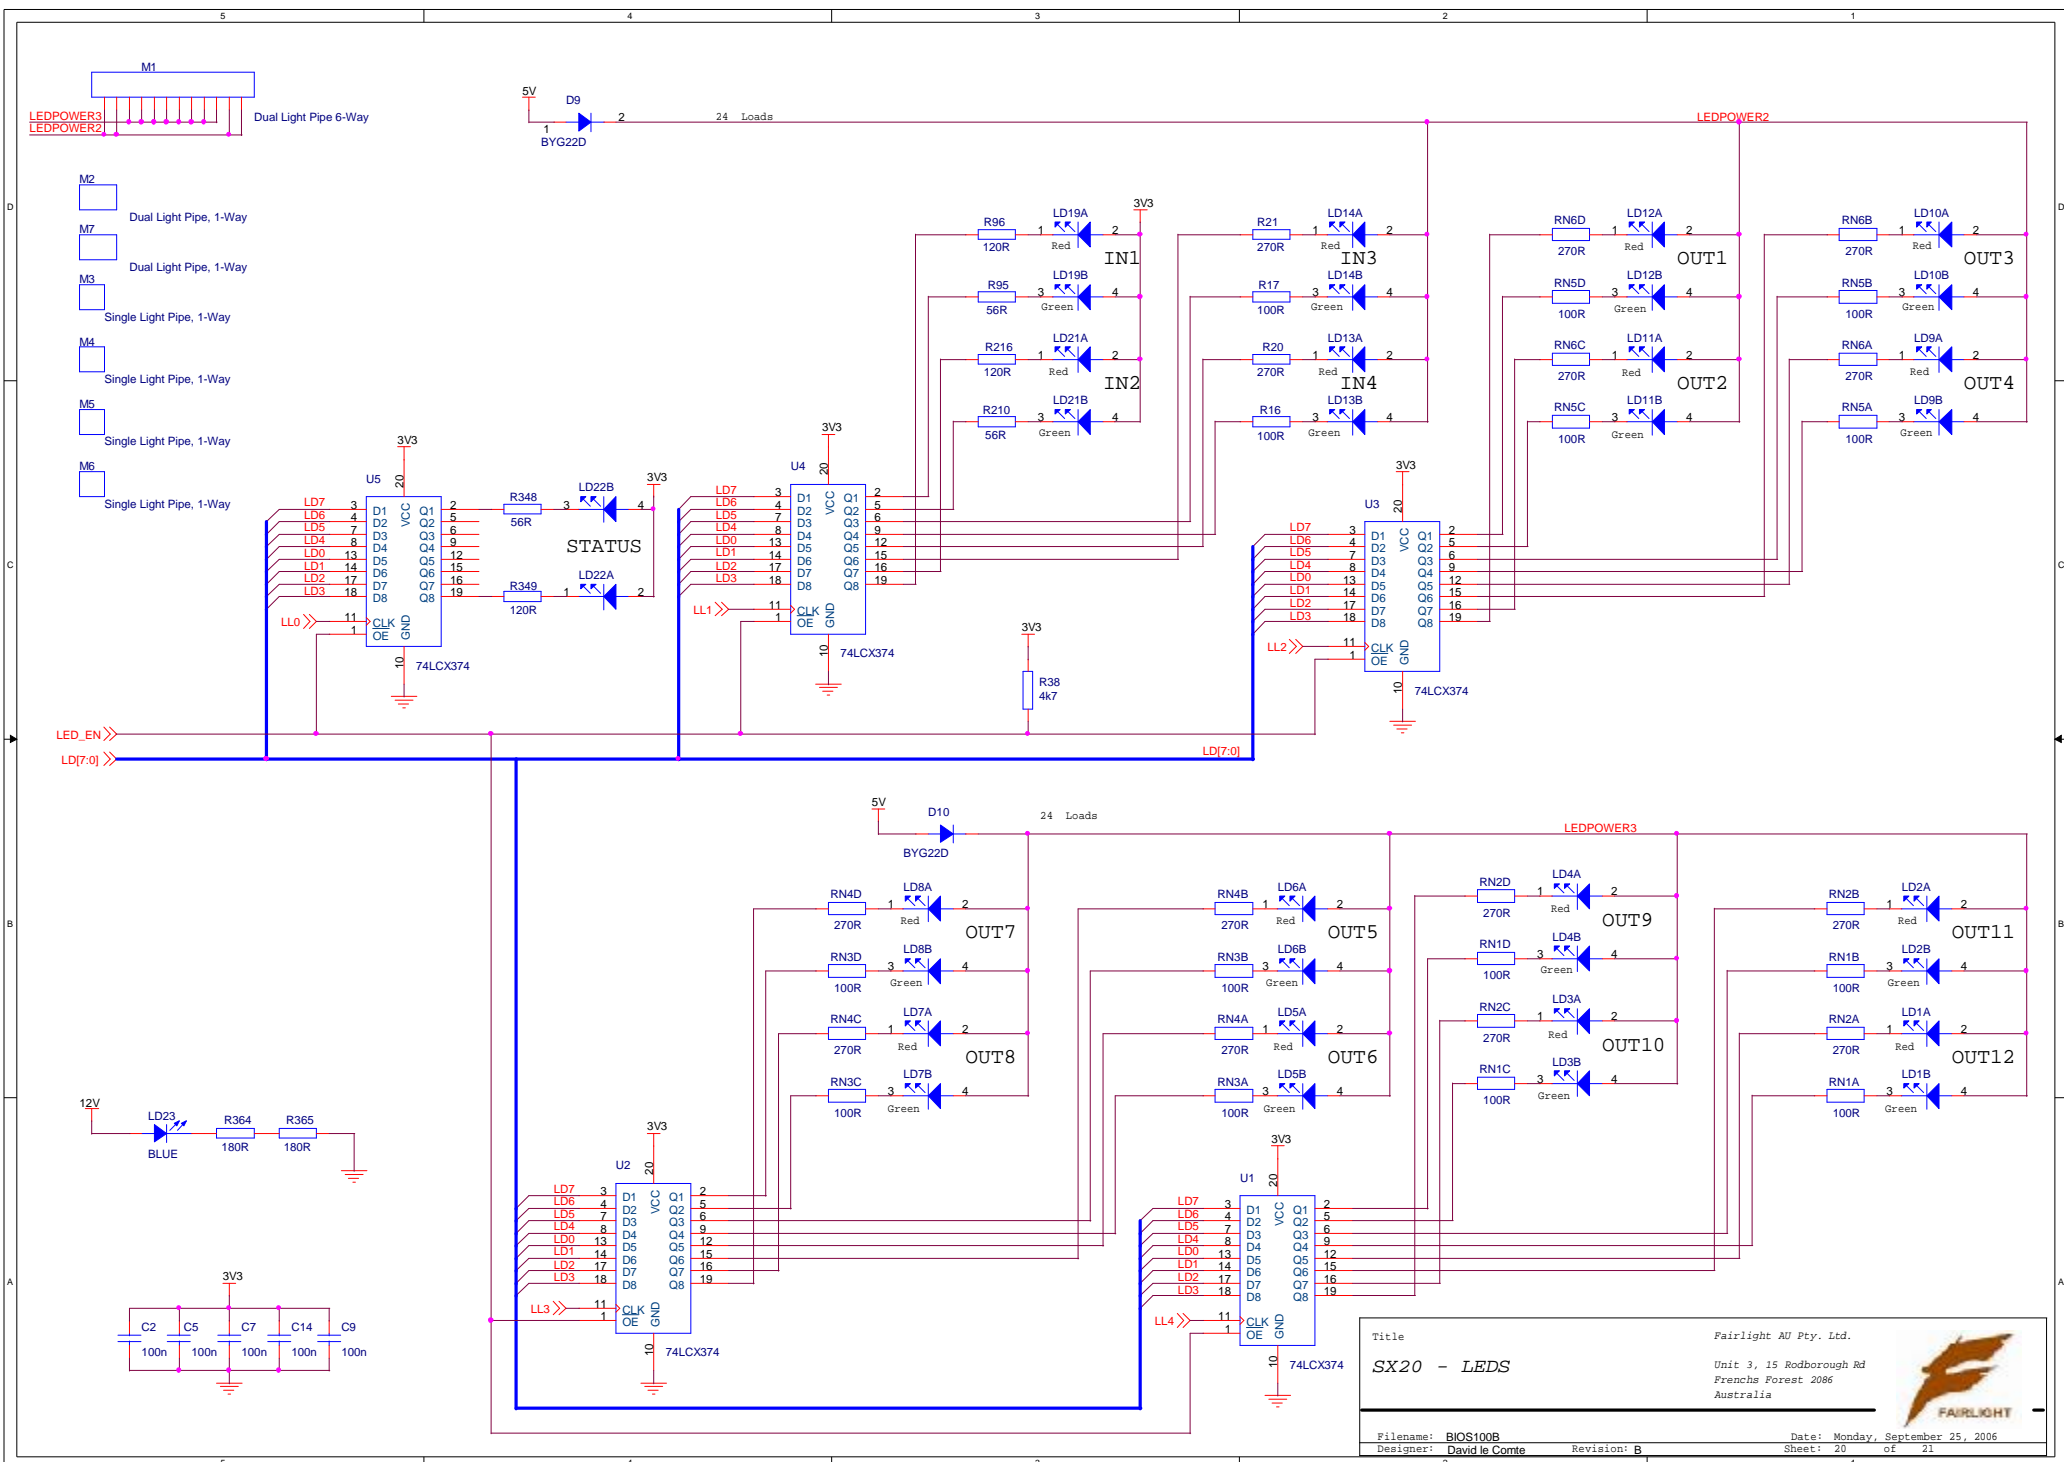

Title		Fairlight AU Pty. Ltd.
SX20 - LEDS		Unit 3, 15 Rodboroug Rd Frenchs Forest 2086 Australia
Filename: BIOS100B	Date: Monday, September 25, 2006	
Designer: David le Comte	Revision: B	
Sheet: 20 of 21