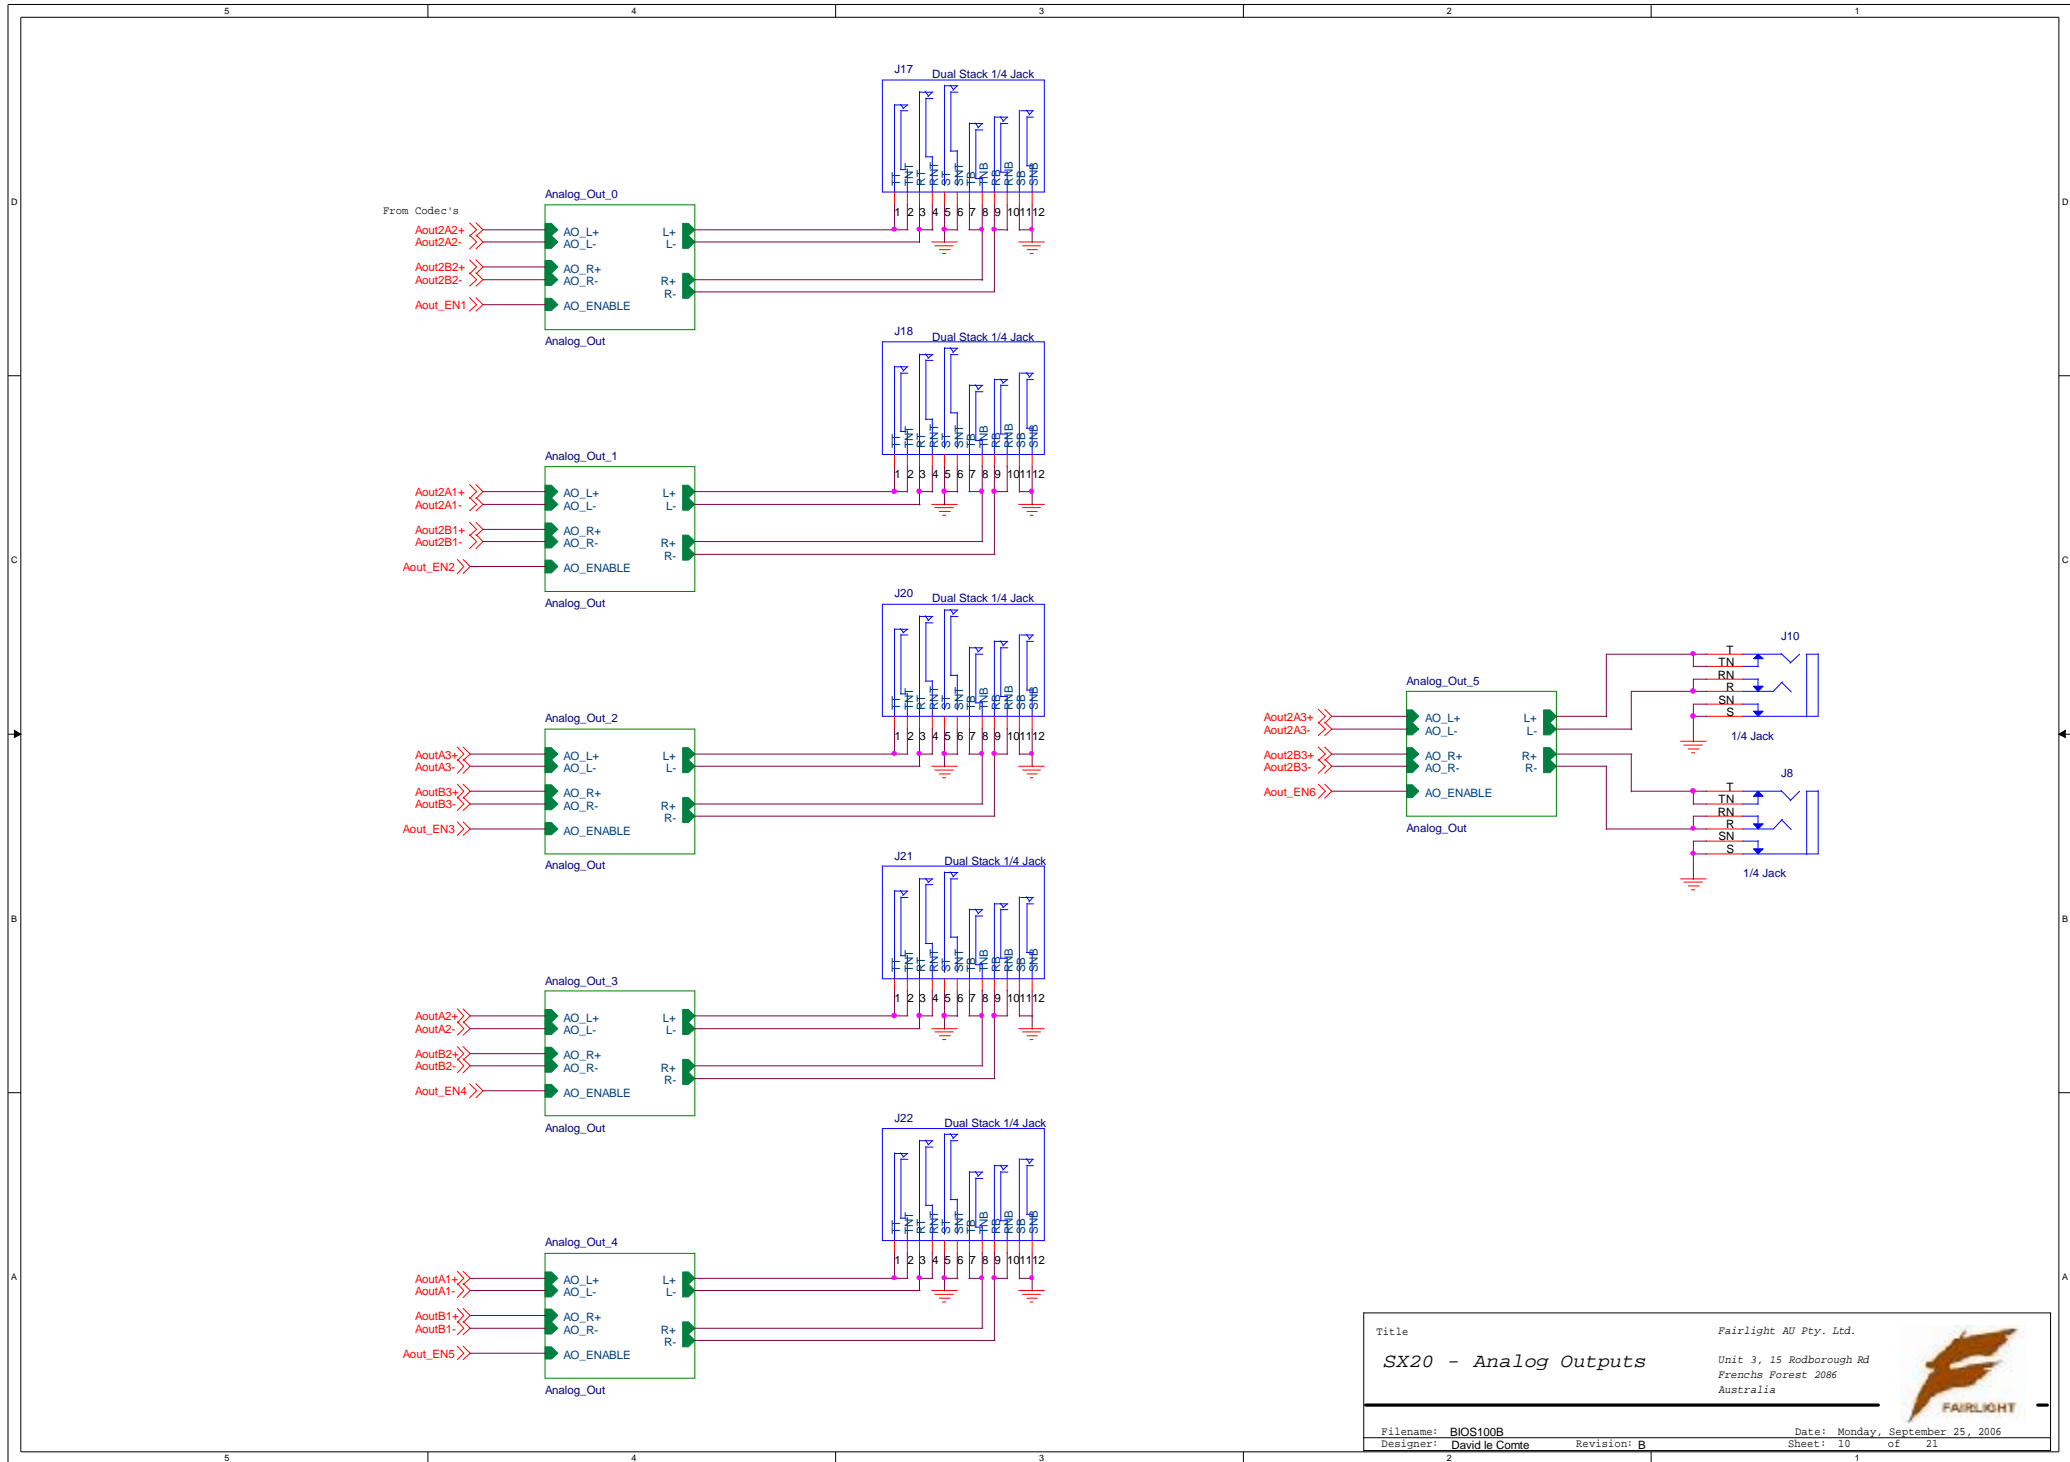

Title		Fairlight AU Pty. Ltd.
SX20 - Line Input		Unit 3, 15 Rodborough Rd Frenchs Forest 2086 Australia
Filename: BIOS100B	Date: Monday, September 25, 2006	
Designer: David le Comte	Revision: B	

Title		Fairlight AU Pty. Ltd.	
SX20 - Analogue Output 1		Unit 3, 15 Rodborough Rd Frenchs Forest 2086 Australia	
Filename: BIOS100B	Revision: B	Date: Tuesday, September 12, 2006	
Designer: David le Comte		Sheet: 11 of 21	

Title		Fairlight AU Pty. Ltd.	
SX20 - Analogue Output 2		Unit 3, 15 Rodborough Rd Frenchs Forest 2086 Australia	
Filename: BIOS100B	Date: Tuesday, September 12, 2006		
Designer: David le Comte	Revision: B		

Title		Fairlight AU Pty. Ltd.	
SX20 - Analogue Output 3		Unit 3, 15 Rodborough Rd Frenchs Forest 2086 Australia	
Filename: BIOS100B	Revision: B	Date: Tuesday, September 12, 2006	
Designer: David le Comte		Sheet: 13 of 21	

Title		Fairlight AU Pty. Ltd.	
SX20 - Analogue Output 4		Unit 3, 15 Rodborough Rd Frenchs Forest 2086 Australia	
Filename: BIOS100B	Revision: B	Date: Tuesday, September 12, 2006	
Designer: David le Comte		Sheet: 14	of 21